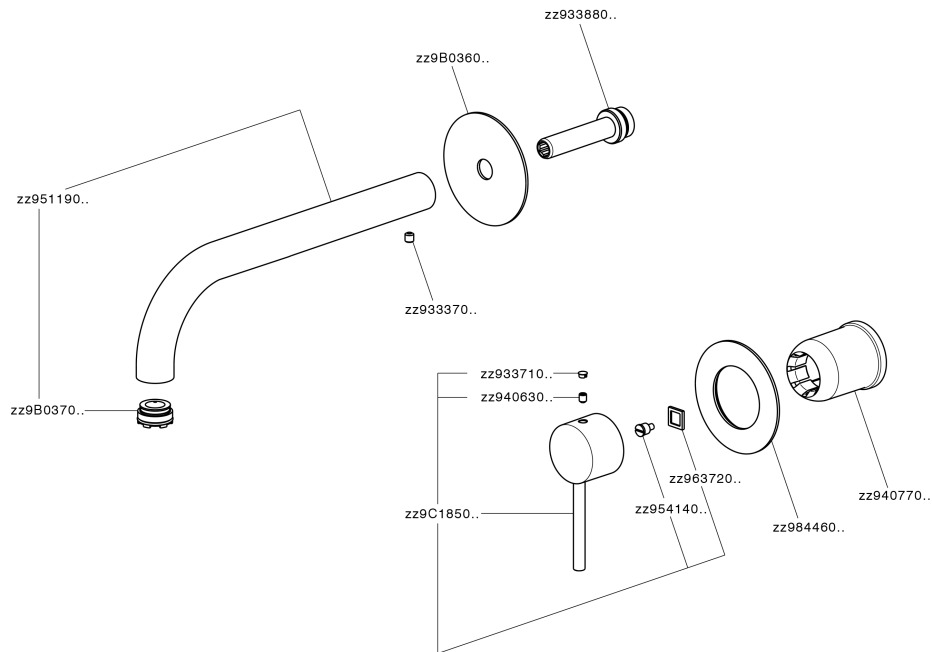

## Exposed part for single lever washbasin valve NUOVA KIRUNA\_K200551F

K200551F

<https://en.huberitalia.com/exposed-part-for-single-lever-washbasin-valve-nuova-kiruna-k200551f>

## Concealed single lever washbasin mixer Easy-Box CONCEALED\_ZB002450

ZB002450

<https://en.huberitalia.com/concealed-single-lever-washbasin-mixer-easy-box-concealed-zb002450>

2025-01-05