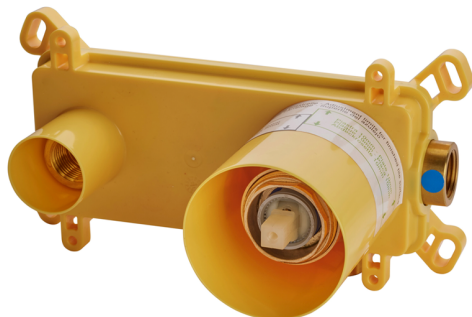

## Exposed part for single lever washbasin valve NUOVA KIRUNA\_K200551F

MODEL **K200551F**

Exposed part for single lever basin mixer, without concealed part, spout L.300 mm, for item Easy-Box ZB002450 and art.ZB025510

## Exposed part for single lever washbasin valve NUOVA KIRUNA\_K200551F

K200551F

<https://en.huberitalia.com/exposed-part-for-single-lever-washbasin-valve-nuova-kiruna-k200551f>

## Concealed single lever washbasin mixer Easy-Box CONCEALED\_ZB002450

MODEL **ZB002450**

Concealed single lever washbasin mixer  
Easy-Box, with protection guard box, without trim kit

AVAILABLE FINISHINGS

CHARACTERISTICS

Concealed **1**  
Cartridge Spare Parts **ZZ95409000**  
**35 mm Cartridge**

Piastra/Plate/Plaque/Platte/Placa

2-3mm: XX 56-76

10mm: XX 48-68