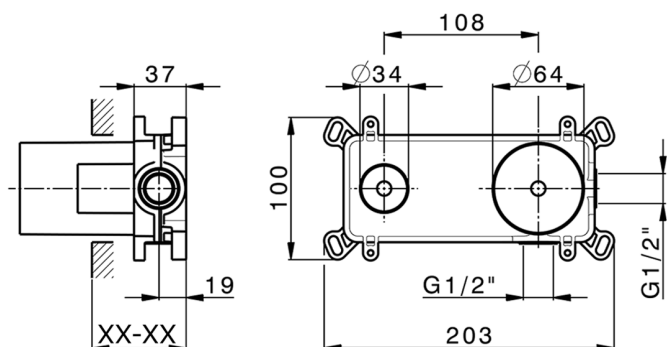

## Concealed single lever washbasin mixer Easy-Box CONCEALED\_ZB002450

MODEL **ZB002450**

Concealed single lever washbasin mixer  
Easy-Box, with protection guard box, without trim kit

AVAILABLE FINISHINGS

CHARACTERISTICS

Concealed **1**  
Cartridge Spare Parts **ZZ95409000**  
**35 mm Cartridge**

Piastra/Plate/Plaque/Platte/Placa

2-3mm: XX 56-76

10mm: XX 48-68