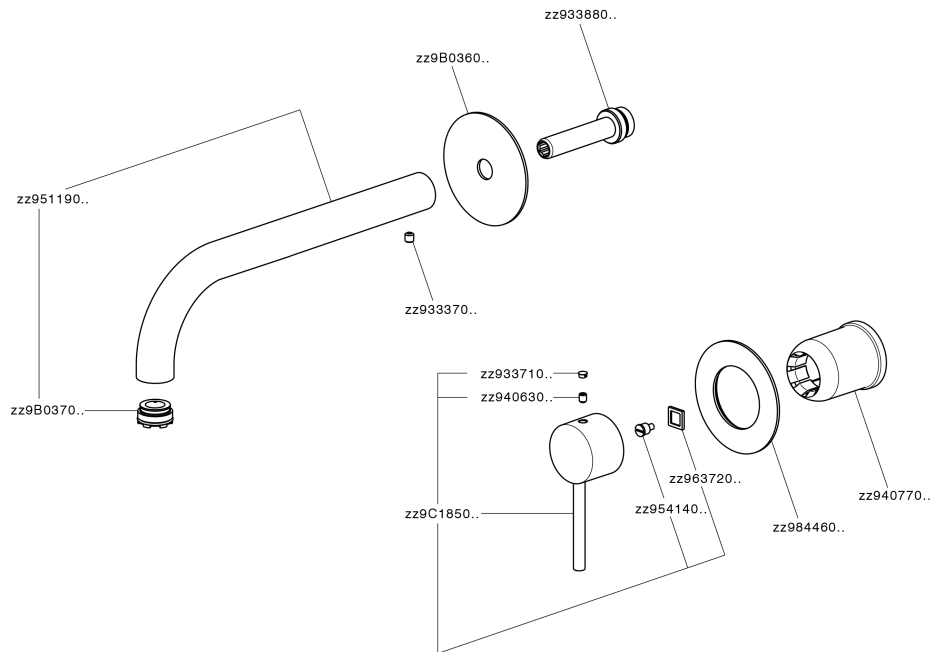

## Exposed part for single lever washbasin valve NUOVA KIRUNA\_K200551F

MODEL **K200551F**

Exposed part for single lever basin mixer, without concealed part, spout L.300 mm, for item Easy-Box ZB002450 and art.ZB025510

## Exposed part for single lever washbasin valve NUOVA KIRUNA\_K200551F

K200551F

<https://en.huberitalia.com/exposed-part-for-single-lever-washbasin-valve-nuova-kiruna-k200551f>

## Concealed single lever washbasin mixer Easy-Box CONCEALED\_ZB002450

MODEL **ZB002450**

Concealed single lever washbasin mixer  
Easy-Box, with protection guard box, without trim kit

AVAILABLE FINISHINGS

CHARACTERISTICS

Concealed **1**  
Cartridge Spare Parts **ZZ95409000**  
**35 mm Cartridge**

Piastra/Plate/Plaque/Platte/Placa

2-3mm: XX 56-76

10mm: XX 48-68