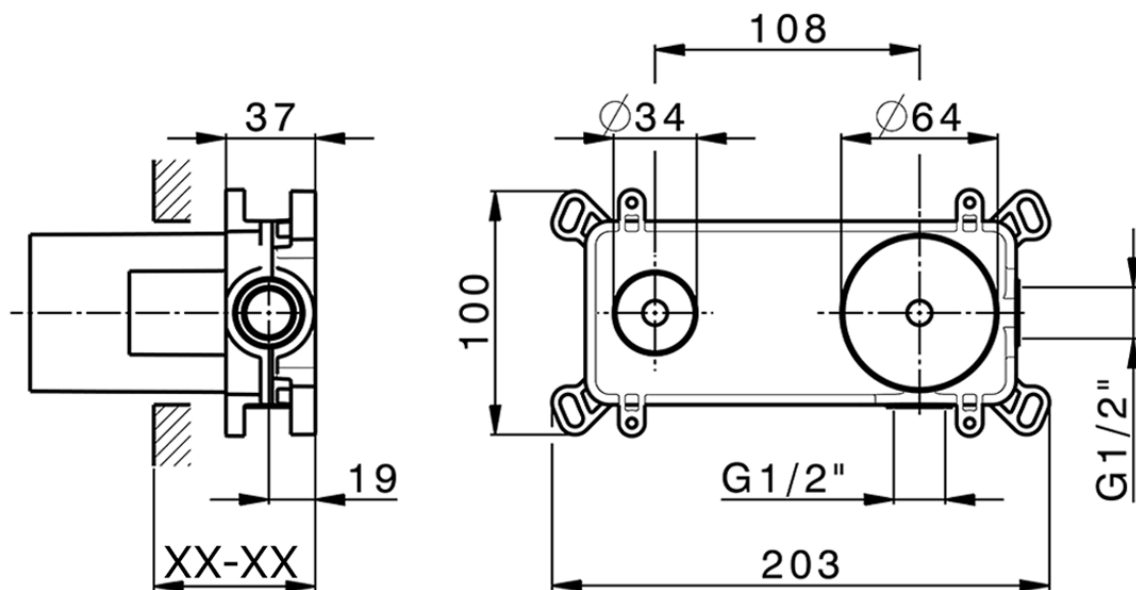

Exposed part for single lever washbasin valve NUOVA KIRUNA_K200551F

K200551F

<https://en.huberitalia.com/exposed-part-for-single-lever-washbasin-valve-nuova-kiruna-k200551f>

Piastra/Plate/Plaque/Platte/Placa

2-3mm: XX 56-76

10mm: XX 48-68