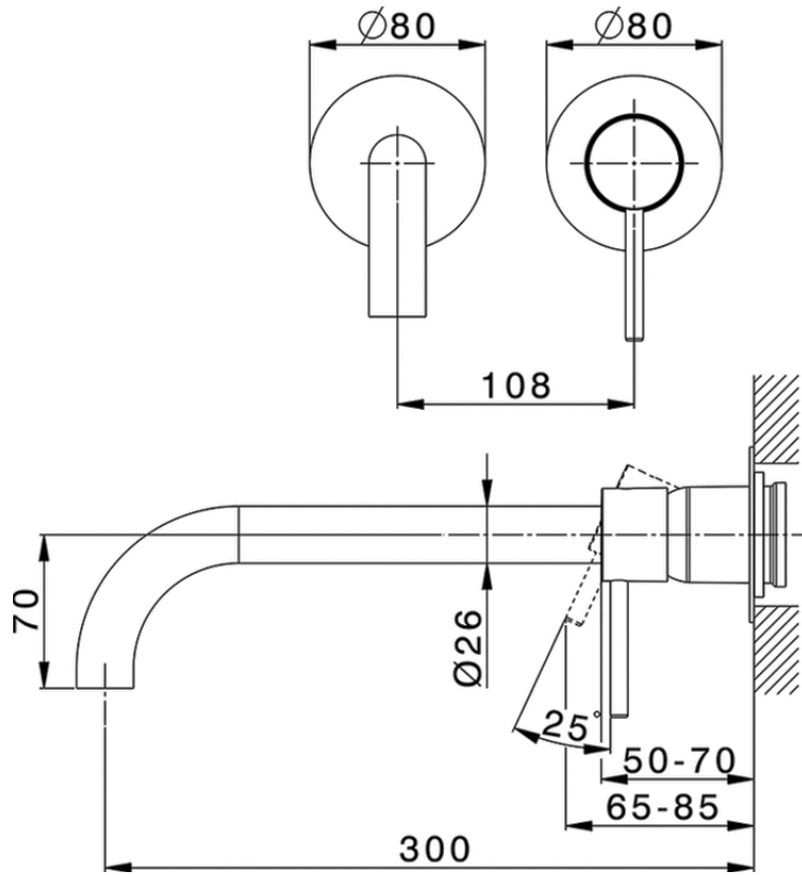

Exposed part for single lever washbasin valve NUOVA KIRUNA_K200551F

K200551F

<https://en.huberitalia.com/exposed-part-for-single-lever-washbasin-valve-nuova-kiruna-k200551f>

Piastra/Plate/Plaque/Platte/Placa

2-3mm: XX 56-76

10mm: XX 48-68