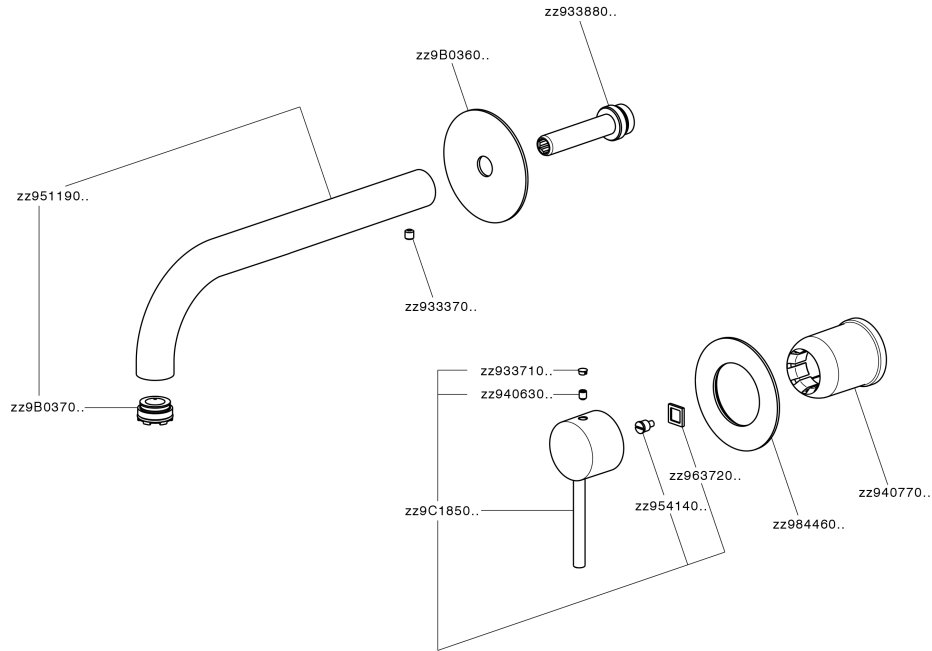

Exposed part for single lever washbasin valve NUOVA KIRUNA_K200551F

K200551F

<https://en.huberitalia.com/exposed-part-for-single-lever-washbasin-valve-nuova-kiruna-k200551f>

Concealed single lever washbasin mixer Easy-Box CONCEALED_ZB002450

ZB002450

<https://en.huberitalia.com/concealed-single-lever-washbasin-mixer-easy-box-concealed-zb002450>

2025-01-05