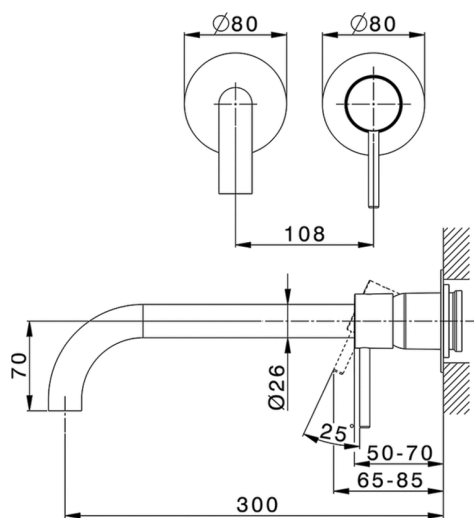

## Exposed part for single lever washbasin valve NUOVA KIRUNA\_K200551F

MODEL **K200551F**

Exposed part for single lever basin mixer, without concealed part, spout L.300 mm, for item Easy-Box ZB002450 and art. ZB025510

## Exposed part for single lever washbasin valve NUOVA KIRUNA\_K200551F

K200551F

<https://en.huberitalia.com/exposed-part-for-single-lever-washbasin-valve-nuova-kiruna-k200551f>

CHARACTERISTICS

Concealed **1**  
Cartridge Spare Parts **ZZ95409000**  
**35 mm Cartridge**

Piastra/Plate/Plaque/Platte/Placa

2-3mm: XX 56-76

10mm: XX 48-68