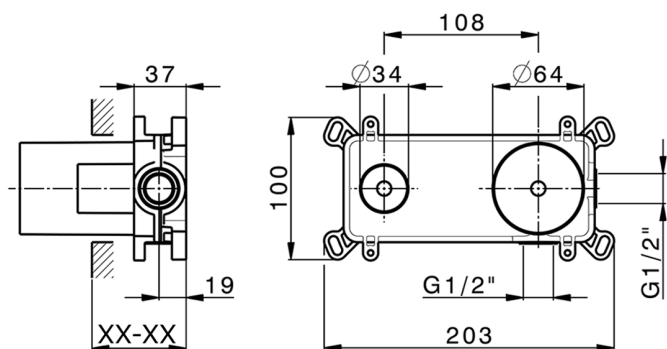

## Concealed single lever washbasin mixer Easy-Box CONCEALED\_ZB002450

MODEL **ZB002450**

Concealed single lever washbasin mixer  
Easy-Box, with protection guard box, without trim kit

AVAILABLE FINISHINGS

CHARACTERISTICS

Concealed **1**  
Cartridge Spare Parts **ZZ95409000**  
**35 mm Cartridge**

Piastra/Plate/Plaque/Platte/Placa

2-3mm: XX 56-76

10mm: XX 48-68