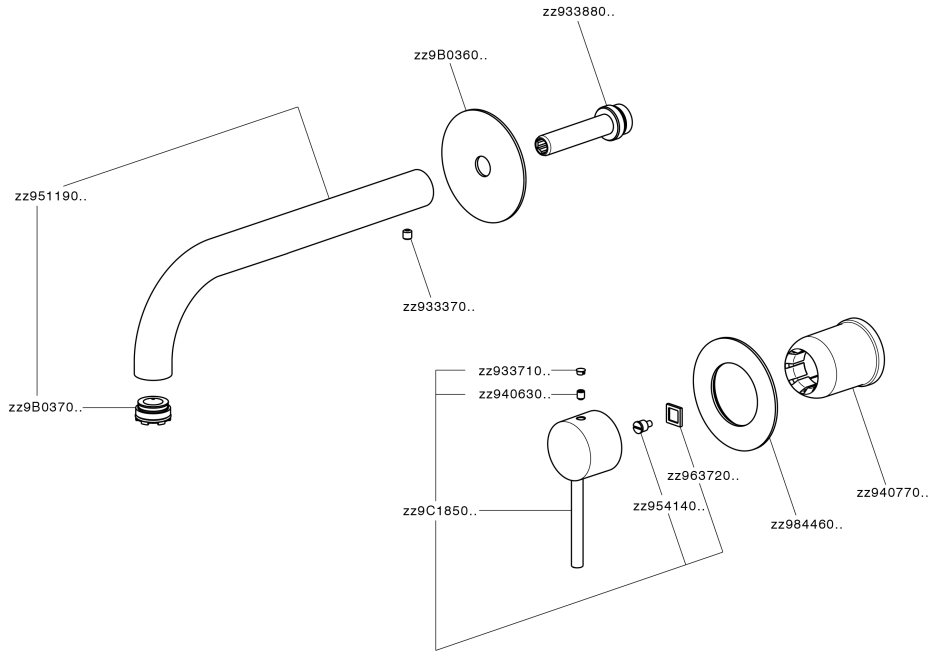

## Exposed part for single lever washbasin valve NUOVA KIRUNA\_K200551F

MODEL **K200551F**

Exposed part for single lever basin mixer, without concealed part, spout L.300 mm, for item Easy-Box ZB002450 and art. ZB025510

## Exposed part for single lever washbasin valve NUOVA KIRUNA\_K200551F

K200551F

<https://en.huberitalia.com/exposed-part-for-single-lever-washbasin-valve-nuova-kiruna-k200551f>

## Concealed single lever washbasin mixer Easy-Box CONCEALED\_ZB002450

MODEL **ZB002450**

Concealed single lever washbasin mixer  
Easy-Box, with protection guard box, without trim kit

AVAILABLE FINISHINGS

CHARACTERISTICS

Concealed **1**  
Cartridge Spare Parts **ZZ95409000**  
**35 mm Cartridge**

Piastra/Plate/Plaque/Platte/Placa

2-3mm: XX 56-76

10mm: XX 48-68