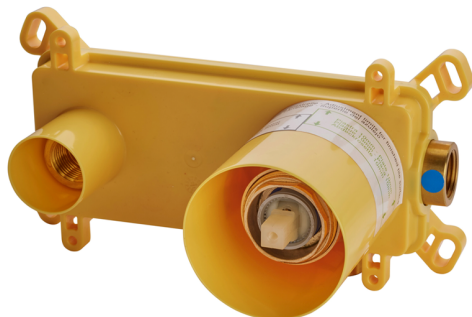

## Exposed part for single lever washbasin valve NUOVA KIRUNA\_K200551F

MODEL **K200551F**

Exposed part for single lever basin mixer, without concealed part, spout L.300 mm, for item Easy-Box ZB002450 and art. ZB025510

## Exposed part for single lever washbasin valve NUOVA KIRUNA\_K200551F

K200551F

<https://en.huberitalia.com/exposed-part-for-single-lever-washbasin-valve-nuova-kiruna-k200551f>

## Concealed single lever washbasin mixer Easy-Box CONCEALED\_ZB002450

MODEL **ZB002450**

Concealed single lever washbasin mixer  
Easy-Box, with protection guard box, without trim kit

AVAILABLE FINISHINGS

CHARACTERISTICS

Concealed **1**  
Cartridge Spare Parts **ZZ95409000**  
**35 mm Cartridge**

Piastra/Plate/Plaque/Platte/Placa

2-3mm: XX 56-76

10mm: XX 48-68