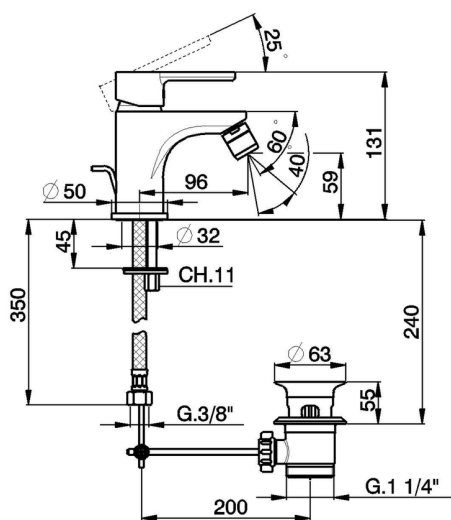

Single lever bidet mixer EnergySave H2_H2000555

MODEL **H2000555**

Single lever bidet mixer EnergySave, with 1"1/4 automatic pop-up waste, G.3/8" stainless steel flexible hoses

AVAILABLE FINISHINGS

CHARACTERISTICS

Cartridge Spare Parts **ZZ96800000**

35 mm Cartridge

EcoStop

EcoStop feature limits water flow to approximately 50% of maximum output with one point of resistance on setting. Push slightly past the middle stop only when full water output is required. This will save water up to 50%.

EnergySave

Thanks to the EnergySave device, only cold water will be drawn if the lever is operated in the central position, so that the water heater will not be engaged and no hot water wasted, leading to considerable savings in energy and costs. The temperature can be adjusted by rotating the lever to the left, until the desired temperature is reached.