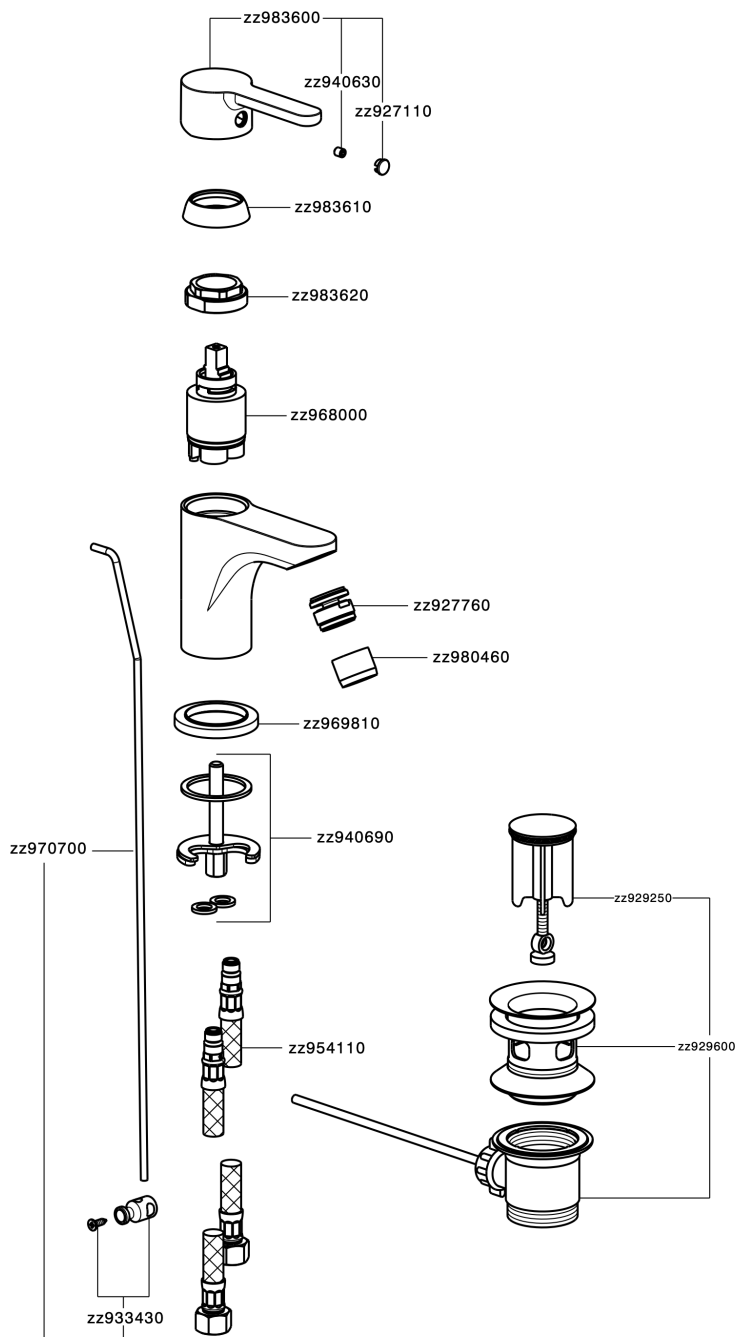

Single lever bidet mixer EnergySave H2_H2000555

MODEL **H2000555**

Single lever bidet mixer EnergySave, with 1"1/4 automatic pop-up waste, G.3/8" stainless steel flexible hoses

AVAILABLE FINISHINGS

CHARACTERISTICS

Cartridge Spare Parts **ZZ96800000**

35 mm Cartridge

EcoStop

EcoStop feature limits water flow to approximately 50% of maximum output with one point of resistance on setting. Push slightly past the middle stop only when full water output is required. This will save water up to 50%.

EnergySave

Thanks to the EnergySave device, only cold water will be drawn if the lever is operated in the central position, so that the water heater will not be engaged and no hot water wasted, leading to considerable savings in energy and costs. The temperature can be adjusted by rotating the lever to the left, until the desired temperature is reached.

Single lever bidet mixer EnergySave H2_H2000555

H2000555

<https://en.huberitalia.com/single-lever-bidet-mixer-energysave-h2-h2000555>

2024-12-18