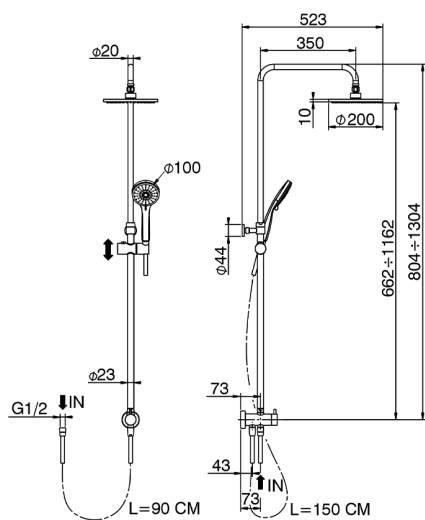

CombiShower with Diverter COLUMNS_SSQ82012

MODEL **SSQ82012**

CombiShower with Diverter, 2-outlet diverter with external wall elbow, adjustable Column, sliding handshower bracket, 100 mm ABS 3 sprays handshower, 200 mm ABS round showerhead 11,5 mm thick, double 90-150 cm stainless steel hoses

AVAILABLE FINISHINGS

CHARACTERISTICS

2026-06-05