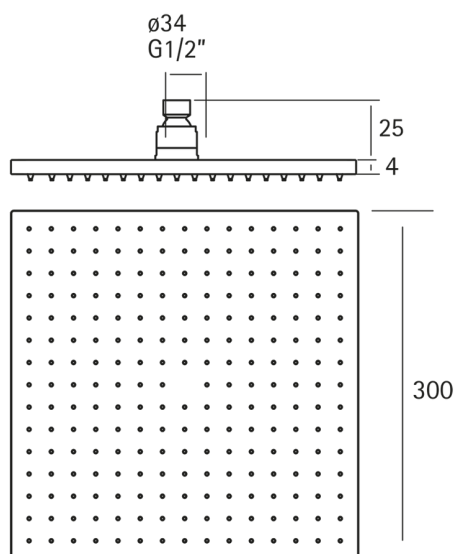

Lynox showerhead LYNOX_SS016450

MODEL **SS016450**

Showerhead, 300x300 mm Square 4 mm thick, Inox AISI 304

AVAILABLE FINISHINGS

D1 D1 Brushed Inox

CHARACTERISTICS

2024-12-18