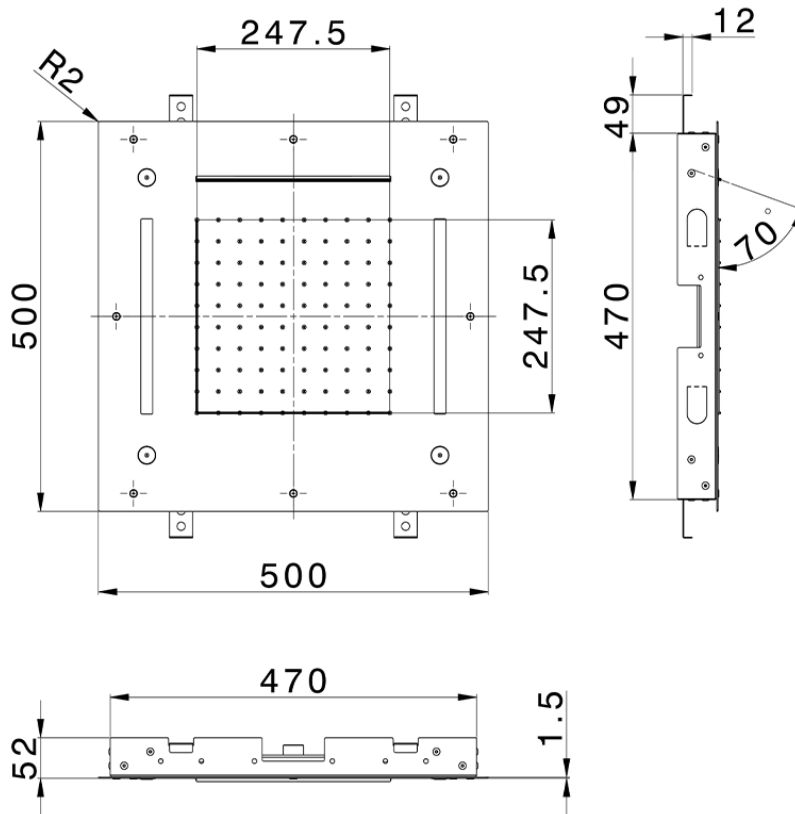

## 500x500 mm Chromotherapy Ceiling showerhead ZEN\_ZS1C0080

ZS1C0080

<https://en.huberitalia.com/500x500-mm-chromotherapy-ceiling-showerhead-zen-zs1c0080>

2024-11-15