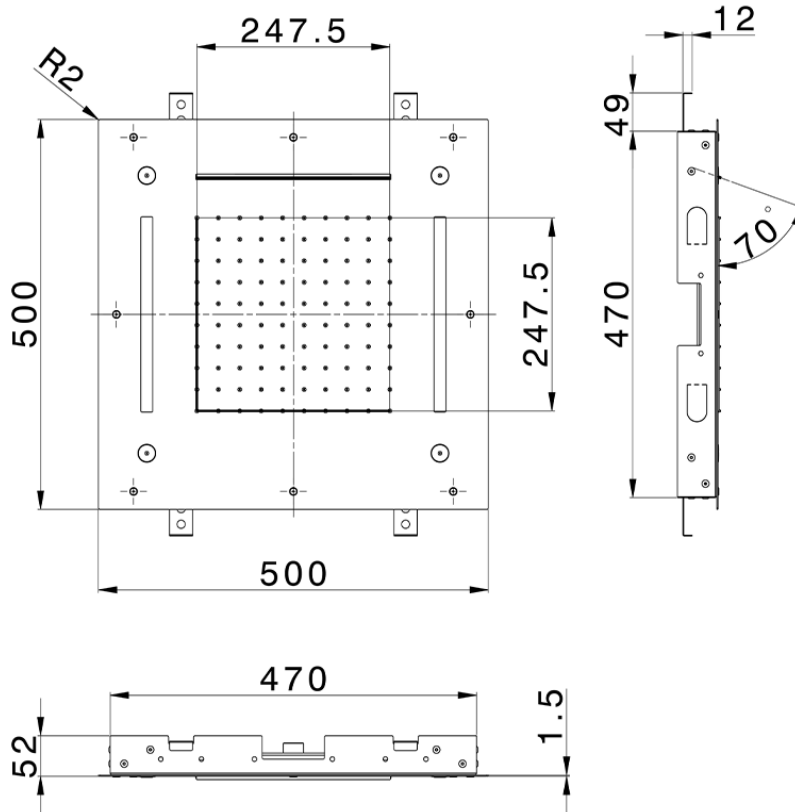

500x500 mm Chromotherapy Ceiling showerhead ZEN\_ZS1C0080

ZS1C0080

<https://en.huberitalia.com/500x500-mm-chromotherapy-ceiling-showerhead-zen-zs1c0080>

2024-11-15