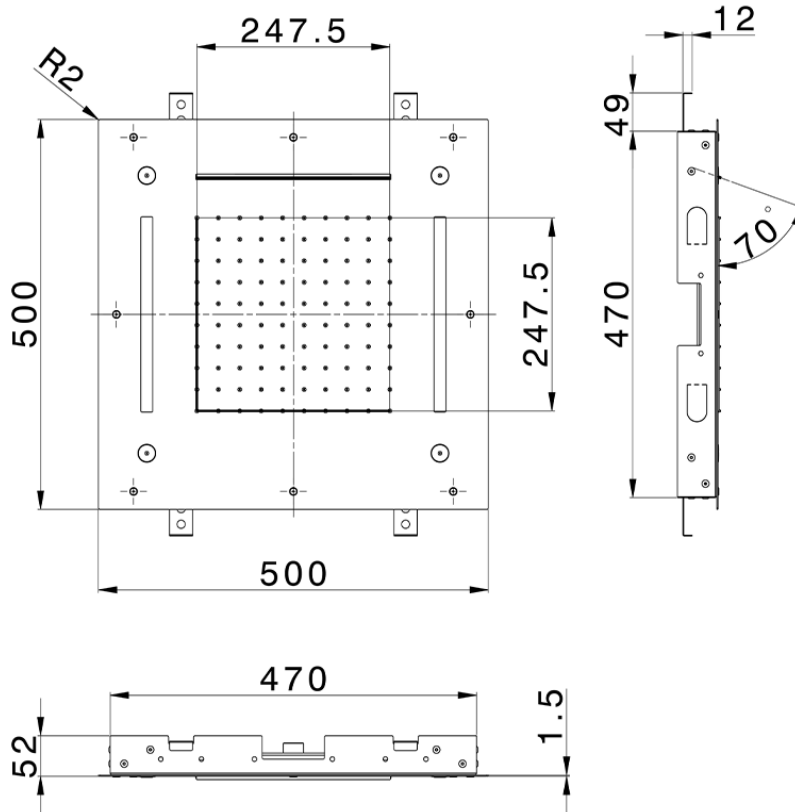

500x500 mm Chromotherapy Ceiling showerhead ZEN_ZS1C0080

ZS1C0080

<https://en.huberitalia.com/500x500-mm-chromotherapy-ceiling-showerhead-zen-zs1c0080>

2024-11-15