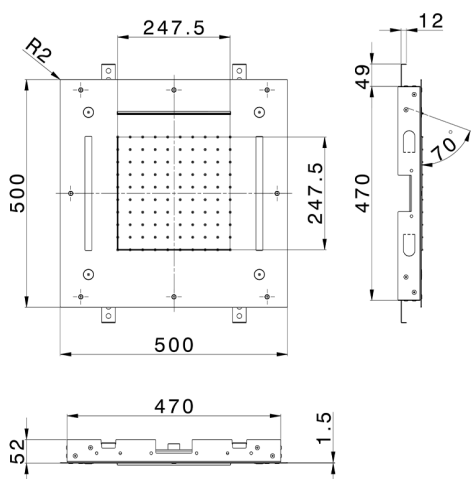

500x500 mm Chromotherapy Ceiling showerhead ZEN_ZS1C0080

MODEL **ZS1C0080**

500x500 mm Chromotherapy Ceiling showerhead, rain, spaying functions, waterfall, chromotherapy functions, with remote control included, Stainless Steel AISI 304

AVAILABLE FINISHINGS

- **40** 40 Matt Black
- **4Q** 4Q Matt White
- **5G** 5G Rose Gold
- **D1** D1 Brushed Inox
- **D2** D2 Polished Inox

CHARACTERISTICS

2024-11-15