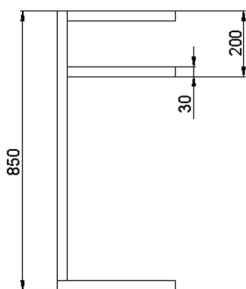

Standing set BATHROOM ACCESSORIES_SQ090910

MODEL **SQ090910**

Standing set, 2 towel holders

AVAILABLE FINISHINGS

- **21** 21 Chrome
- **2B** 2B Polished Nickel
- **2F** 2F Brushed Nickel
- **2Q** 2Q Black Titanium
- **40** 40 Matt Black
- **4Q** 4Q Matt White

CHARACTERISTICS

2026-06-13