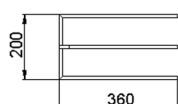

Standing set BATHROOM ACCESSORIES_SQ090910

MODEL **SQ090910**

Standing set, 2 towel holders

AVAILABLE FINISHINGS

- **21** 21 Chrome
- **2B** 2B Polished Nickel
- **2F** 2F Brushed Nickel
- **2Q** 2Q Black Titanium
- **40** 40 Matt Black
- **4Q** 4Q Matt White

CHARACTERISTICS

2026-06-15