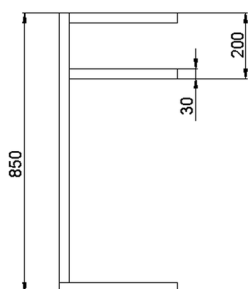

Standing set BATHROOM ACCESSORIES_SQ090910

MODEL **SQ090910**

Standing set, 2 towel holders

AVAILABLE FINISHINGS

- **21** 21 Chrome
- **2B** 2B Polished Nickel
- **2F** 2F Brushed Nickel
- **2Q** 2Q Black Titanium
- **40** 40 Matt Black
- **4Q** 4Q Matt White

CHARACTERISTICS

2026-04-08