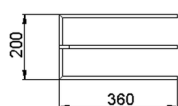

Standing set BATHROOM ACCESSORIES_SQ090910

MODEL **SQ090910**

Standing set, 2 towel holders

AVAILABLE FINISHINGS

- **21** 21 Chrome
- **2B** 2B Polished Nickel
- **2F** 2F Brushed Nickel
- **2Q** 2Q Black Titanium
- **40** 40 Matt Black
- **4Q** 4Q Matt White

CHARACTERISTICS

2026-04-08