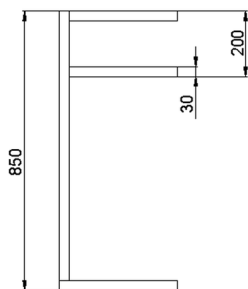

Standing set BATHROOM ACCESSORIES_SQ090910

MODEL **SQ090910**

Standing set, 2 towel holders

AVAILABLE FINISHINGS

- **21** 21 Chrome
- **2B** 2B Polished Nickel
- **2F** 2F Brushed Nickel
- **2Q** 2Q Black Titanium
- **40** 40 Matt Black
- **4Q** 4Q Matt White

CHARACTERISTICS

2026-04-08