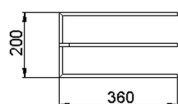

Standing set BATHROOM ACCESSORIES_SQ090910

MODEL **SQ090910**

Standing set, 2 towel holders

AVAILABLE FINISHINGS

- **21** 21 Chrome
- **2B** 2B Polished Nickel
- **2F** 2F Brushed Nickel
- **2Q** 2Q Black Titanium
- **40** 40 Matt Black
- **4Q** 4Q Matt White

CHARACTERISTICS

2026-04-08