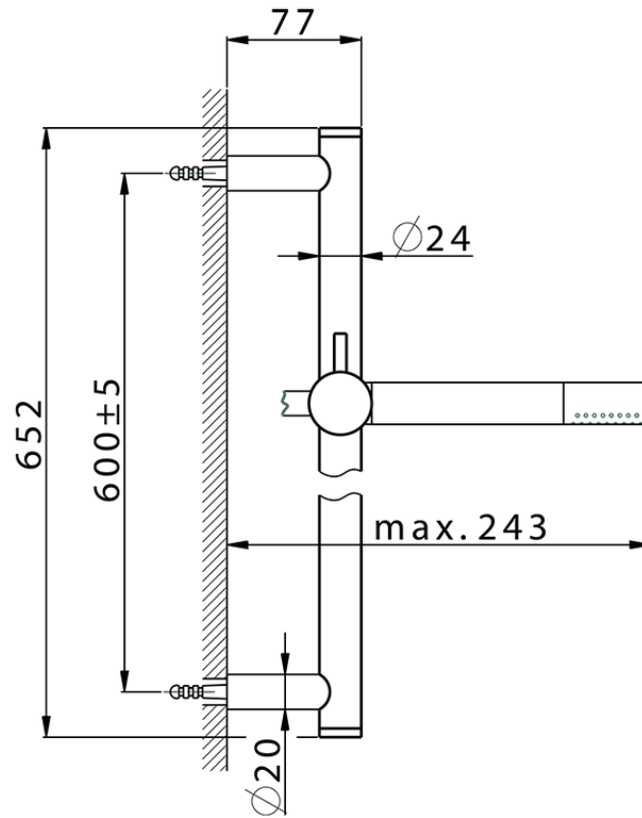

Slide rail shower set SHOWER_SS010721

SS010721

<https://en.huberitalia.com/slide-rail-shower-set-shower-ss010721>

2026-06-10