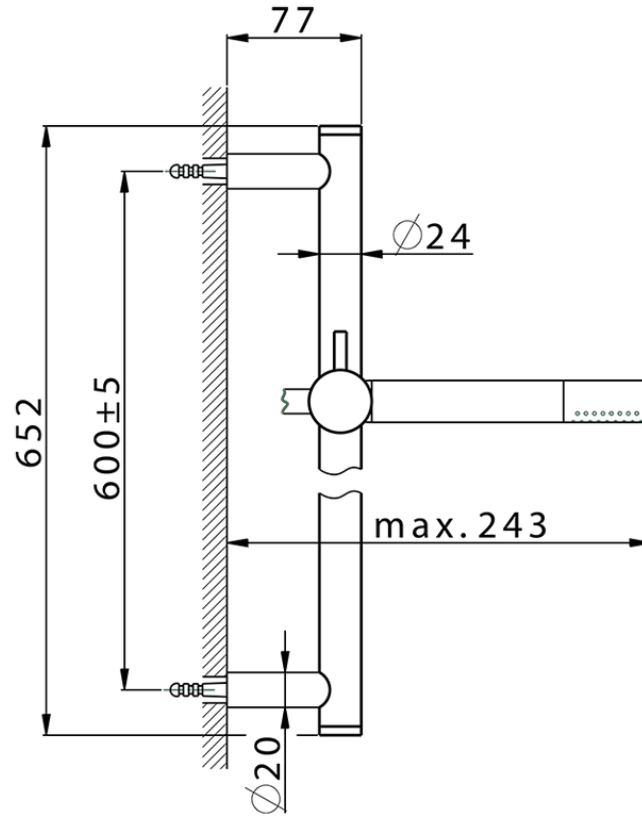

Slide rail shower set SHOWER_SS010721

SS010721

<https://en.huberitalia.com/slide-rail-shower-set-shower-ss010721>

2026-04-06