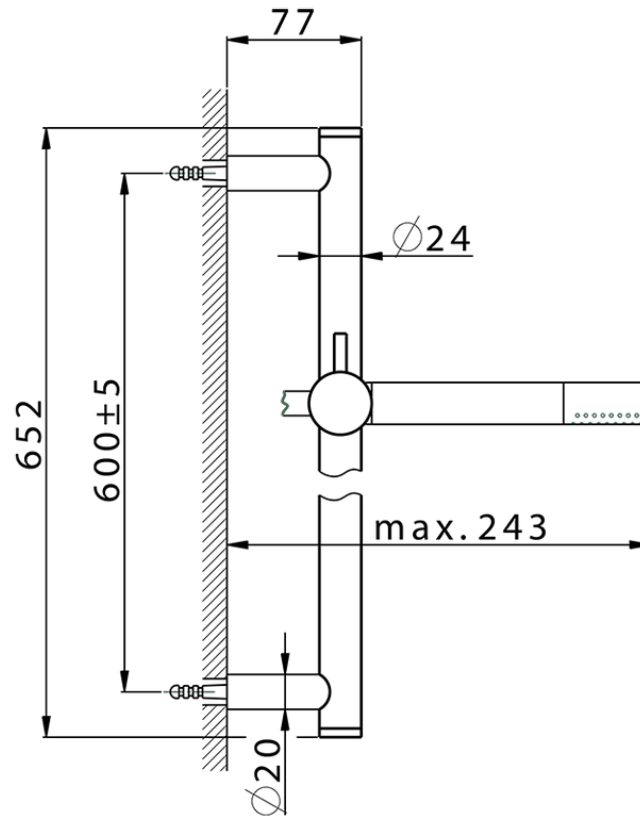

Slide rail shower set SHOWER_SS010721

SS010721

<https://en.huberitalia.com/slide-rail-shower-set-shower-ss010721>

2026-04-08