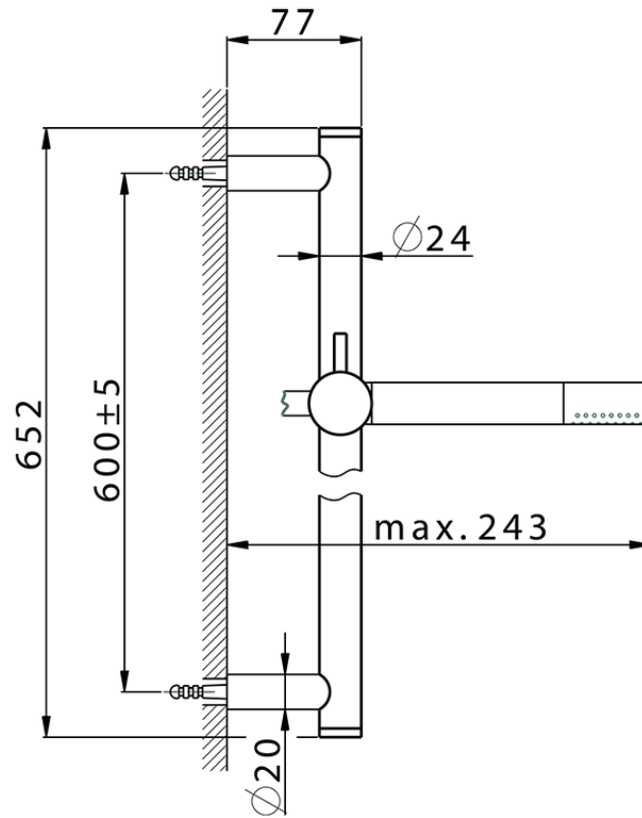

Slide rail shower set SHOWER_SS010721

SS010721

<https://en.huberitalia.com/slide-rail-shower-set-shower-ss010721>

2026-06-06