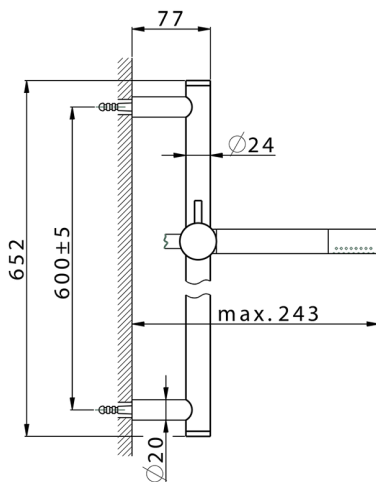

CHARACTERISTICS

2026-04-06