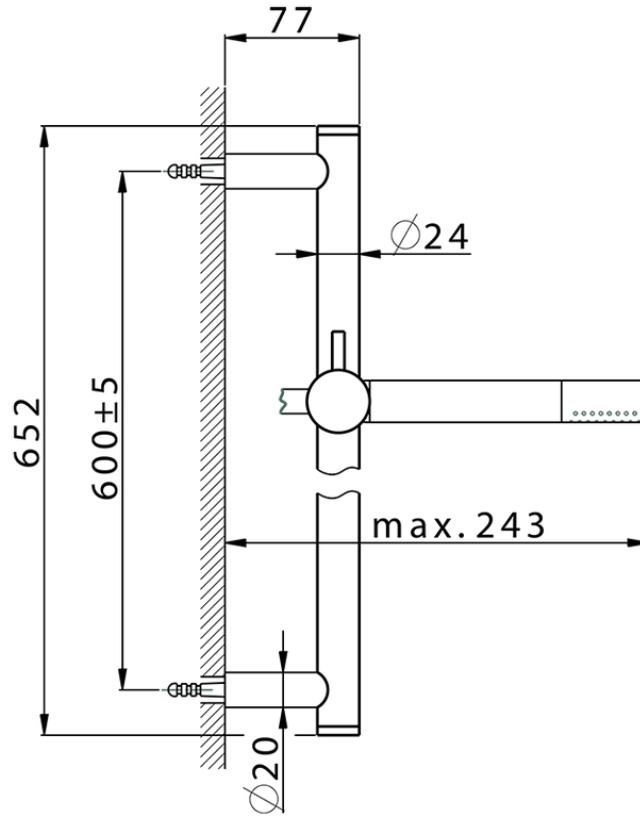

Slide rail shower set SHOWER_SS010721

SS010721

<https://en.huberitalia.com/slide-rail-shower-set-shower-ss010721>

2026-06-26