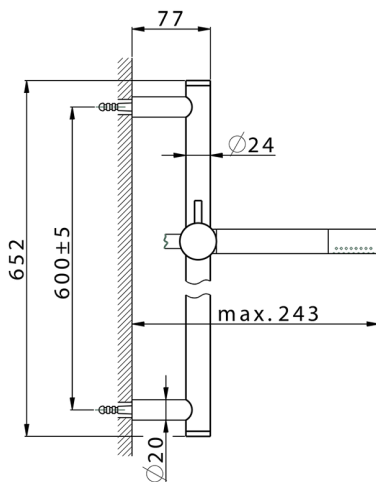

Slide rail shower set SHOWER_SS010721

MODEL **SS010721**

Slide rail shower set, 60 cm brass slide bar $\varnothing 24$ w/
Brass sliding bracket, Brass D.24mm minimalistic one
spray handshower, 150 cm SUPREME smooth
flexible hose

AVAILABLE FINISHINGS

- **21** 21 Chrome
- **2B** 2B Polished Nickel
- **40** 40 Matt Black
- **4Q** 4Q Matt White

CHARACTERISTICS

2026-04-09