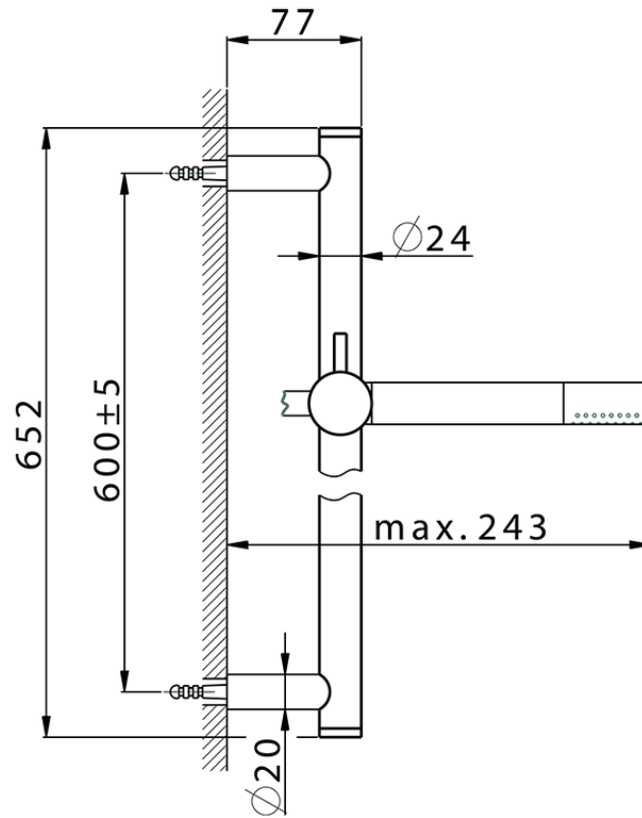

Slide rail shower set SHOWER_SS010721

SS010721

<https://en.huberitalia.com/slide-rail-shower-set-shower-ss010721>

2026-06-13