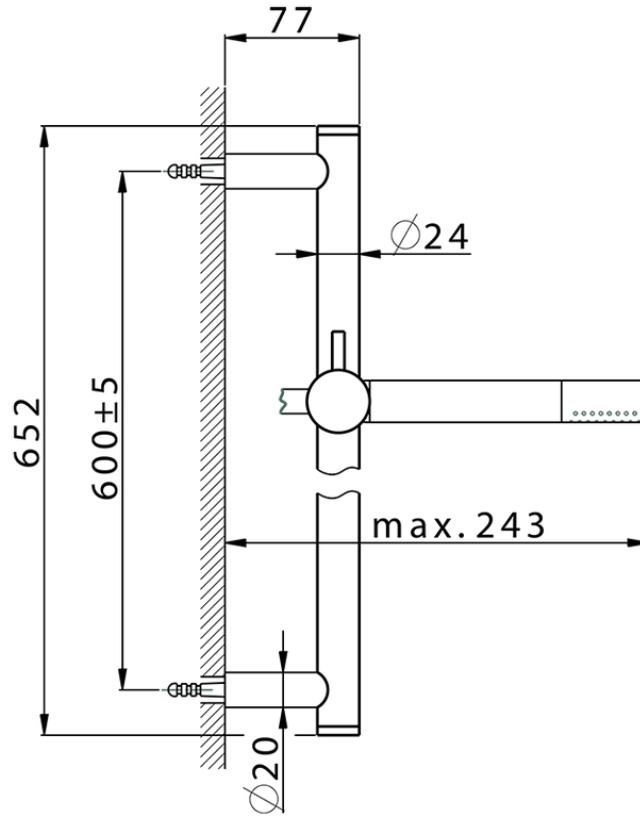

Slide rail shower set SHOWER_SS010721

SS010721

<https://en.huberitalia.com/slide-rail-shower-set-shower-ss010721>

2026-05-17