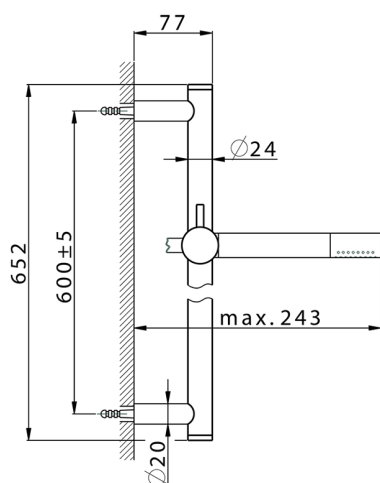

Slide rail shower set SHOWER_SS010721

MODEL **SS010721**

Slide rail shower set, 60 cm brass slide bar $\varnothing 24$ w/
Brass sliding bracket, Brass D.24mm minimalistic one
spray handshower, 150 cm SUPREME smooth
flexible hose

AVAILABLE FINISHINGS

- **21** 21 Chrome
- **2B** 2B Polished Nickel
- **40** 40 Matt Black
- **4Q** 4Q Matt White

CHARACTERISTICS

2026-06-26