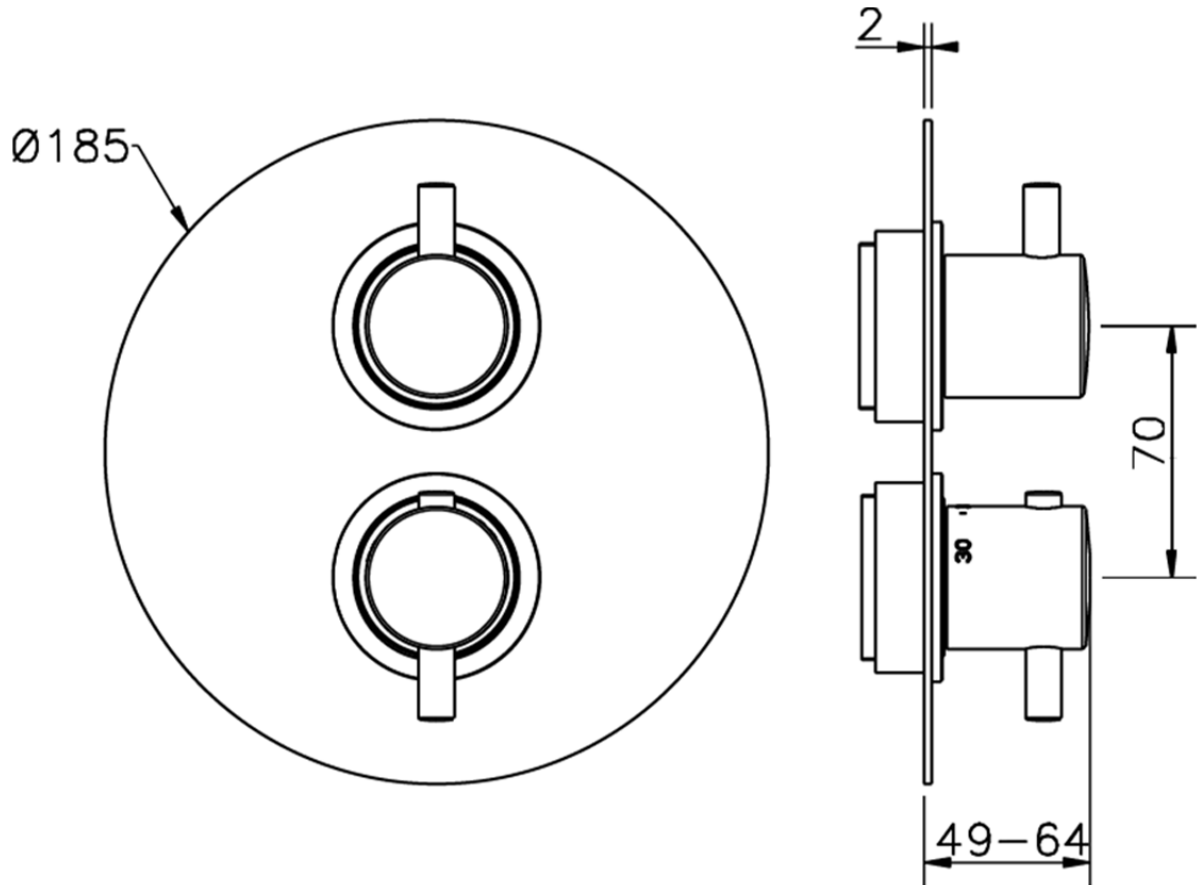

## Exposed part for 3-outlet thermostatic mixer THERMO\_MT018200

MT018200

<https://en.huberitalia.com/exposed-part-for-3-outlet-thermostatic-mixer-thermo-mt018200>

Piastra/Plate/Plaque/Platte/Placa

2-3mm: XX 25-40 YY 76-91

10 mm: XX 16-31 YY 65-80

ZB018201

<https://en.huberitalia.com/3-outlet-concealed-thermostatic-shower-valve-concealed-zb018201>

2026-04-06