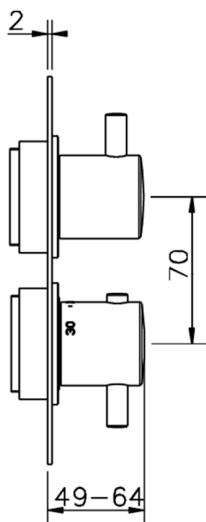

Exposed part for 3-outlet thermostatic mixer THERMO_MT018200

MODEL **MT018200**

Exposed part for 3-outlet thermostatic mixer, with 3 outlet diverter, without concealed part, for item ZB018201

AVAILABLE FINISHINGS

-  **21** 21 Chrome
-  **26** 26 Old Copper
-  **2F** 2F Brushed Nickel
-  **2W** 2W Brushed Gold
-  **40** 40 Matt Black
-  **4Q** 4Q Matt White

CHARACTERISTICS

Installation **Concealed**
 Required concealed parts **ZB018201**

3-Outlet Concealed thermostatic mixer, with 3-outlet diverter, without trim kit

AVAILABLE FINISHINGS

CHARACTERISTICS

Installation	Concealed
Cartridge Spare Parts	24.04A.PP
8x20 Plus P Thermostatic Valve	
Concealed	1

Piastra/Plate/Plaque/Platte/Placa
 2-3mm: XX 25-40 YY 76-91
 10 mm: XX 16-31 YY 65-80

DeviaStop

The Huber Devia Stop technology allows to adjust the water flow and to direct it to the selected output point (overhead soaker, hand shower, etc).