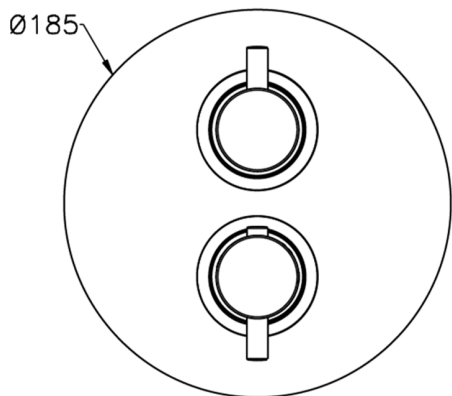

Exposed part for 3-outlet thermostatic mixer THERMO_MT018200

MODEL **MT018200**

Exposed part for 3-outlet thermostatic mixer, with 3 outlet diverter, without concealed part, for item ZB018201

AVAILABLE FINISHINGS

-  **21** 21 Chrome
-  **26** 26 Old Copper
-  **2F** 2F Brushed Nickel
-  **2W** 2W Brushed Gold
-  **40** 40 Matt Black
-  **4Q** 4Q Matt White

CHARACTERISTICS

Installation **Concealed**
 Required concealed parts **ZB018201**

Piastra/Plate/Plaque/Platte/Placa
 2-3mm: XX 25-40 YY 76-91
 10 mm: XX 16-31 YY 65-80

DeviaStop

The Huber Devia Stop technology allows to adjust the water flow and to direct it to the selected output point (overhead soaker, hand shower, etc).