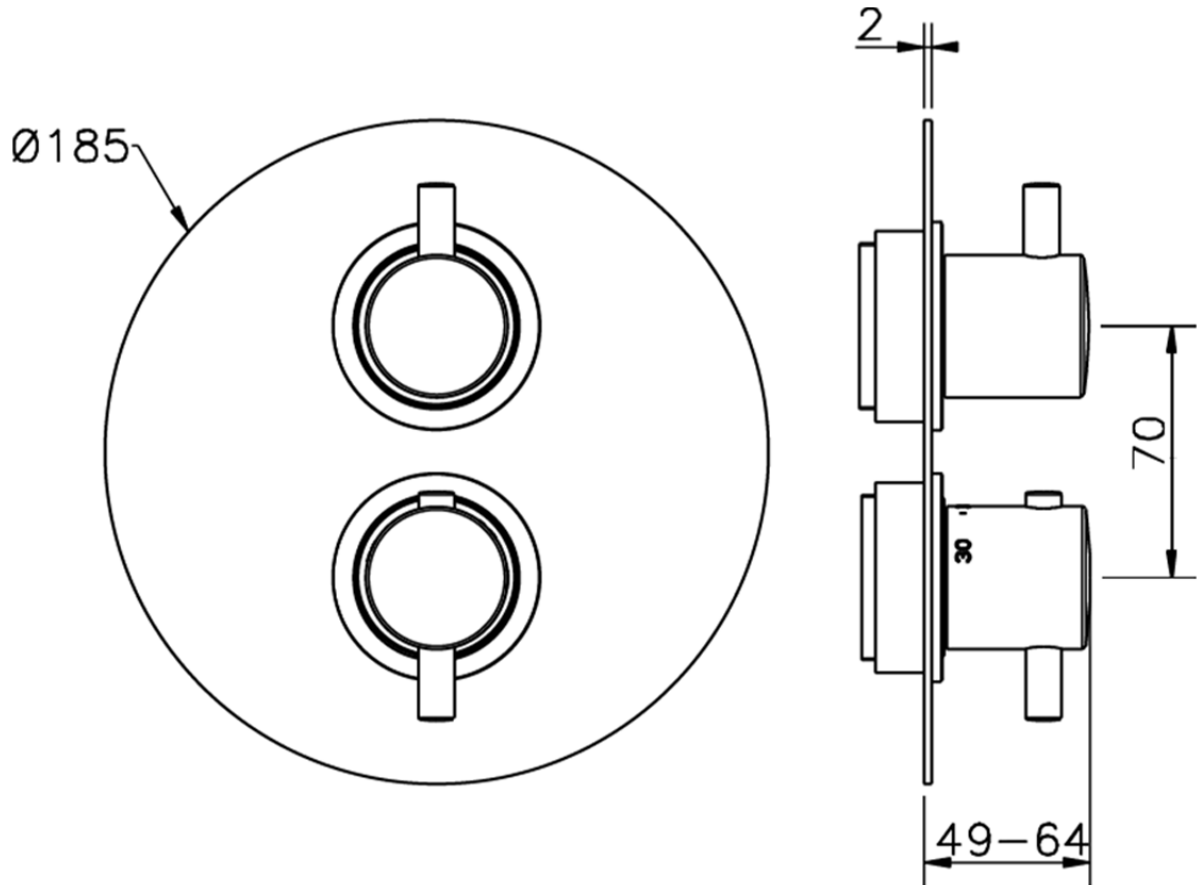

## Exposed part for 3-outlet thermostatic mixer THERMO\_MT018200

MT018200

<https://en.huberitalia.com/exposed-part-for-3-outlet-thermostatic-mixer-thermo-mt018200>

Piastra/Plate/Plaque/Platte/Placa

2-3mm: XX 25-40 YY 76-91

10 mm: XX 16-31 YY 65-80

ZB018201

<https://en.huberitalia.com/3-outlet-concealed-thermostatic-shower-valve-concealed-zb018201>

2026-04-09