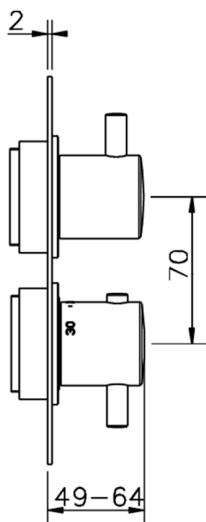

Exposed part for 3-outlet thermostatic mixer THERMO_MT018200

MODEL **MT018200**

Exposed part for 3-outlet thermostatic mixer, with 3 outlet diverter, without concealed part, for item ZB018201

AVAILABLE FINISHINGS

- **21** 21 Chrome
- **26** 26 Old Copper
- **2F** 2F Brushed Nickel
- **2W** 2W Brushed Gold
- **40** 40 Matt Black
- **4Q** 4Q Matt White

CHARACTERISTICS

Installation **Concealed**
Required concealed parts **ZB018201**

Thermostatic

The Huber thermostatic is your personal water manager, helping you to handle, control and save water and energy.