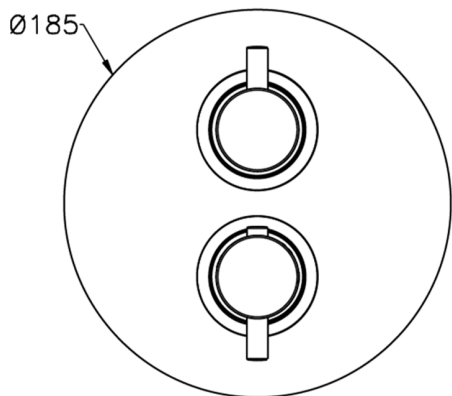

Exposed part for 3-outlet thermostatic mixer THERMO_MT018200

MODEL **MT018200**

Exposed part for 3-outlet thermostatic mixer, with 3 outlet diverter, without concealed part, for item ZB018201

AVAILABLE FINISHINGS

- **21** 21 Chrome
- **26** 26 Old Copper
- **2F** 2F Brushed Nickel
- **2W** 2W Brushed Gold
- **40** 40 Matt Black
- **4Q** 4Q Matt White

CHARACTERISTICS

Installation **Concealed**
Required concealed parts **ZB018201**

Thermostatic

The Huber thermostatic is your personal water manager, helping you to handle, control and save water and energy.