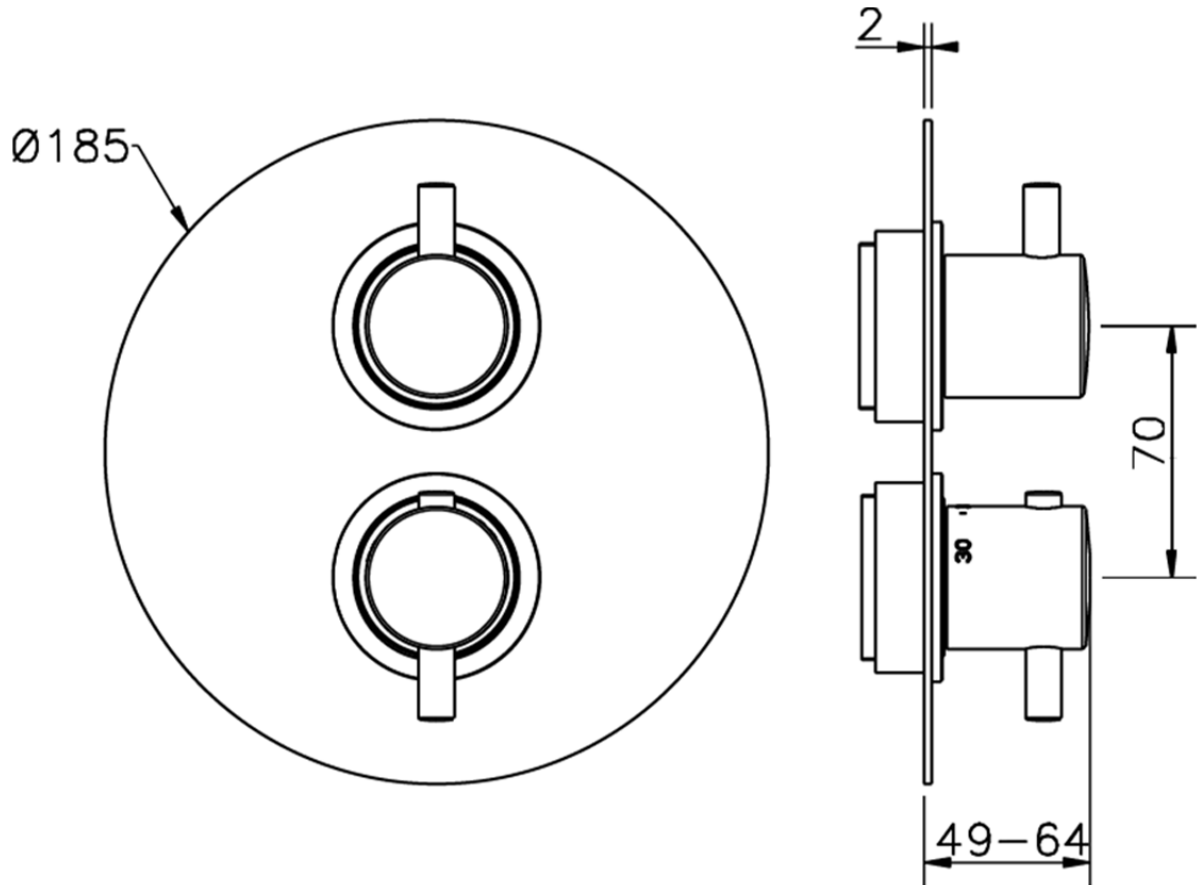

Exposed part for 3-outlet thermostatic mixer THERMO_MT018200

MT018200

<https://en.huberitalia.com/exposed-part-for-3-outlet-thermostatic-mixer-thermo-mt018200>

Piastra/Plate/Plaque/Platte/Placa

2-3mm: XX 25-40 YY 76-91

10 mm: XX 16-31 YY 65-80

ZB018201

<https://en.huberitalia.com/3-outlet-concealed-thermostatic-shower-valve-concealed-zb018201>

2026-04-29