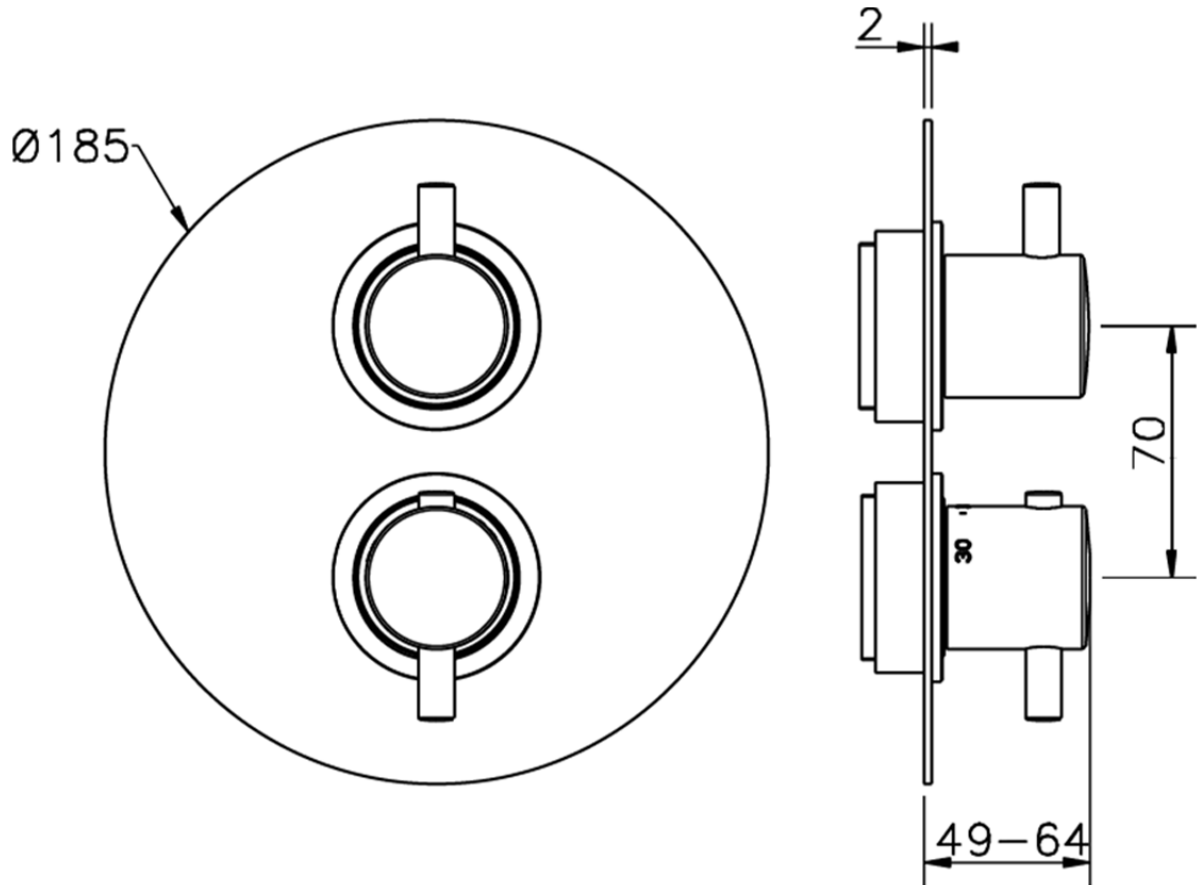

## Exposed part for 3-outlet thermostatic mixer THERMO\_MT018200

MT018200

<https://en.huberitalia.com/exposed-part-for-3-outlet-thermostatic-mixer-thermo-mt018200>

## Piastra/Plate/Plaque/Platte/Placa

2-3mm: XX 25-40 YY 76-91

10 mm: XX 16-31 YY 65-80

ZB018201

<https://en.huberitalia.com/3-outlet-concealed-thermostatic-shower-valve-concealed-zb018201>

2026-04-09