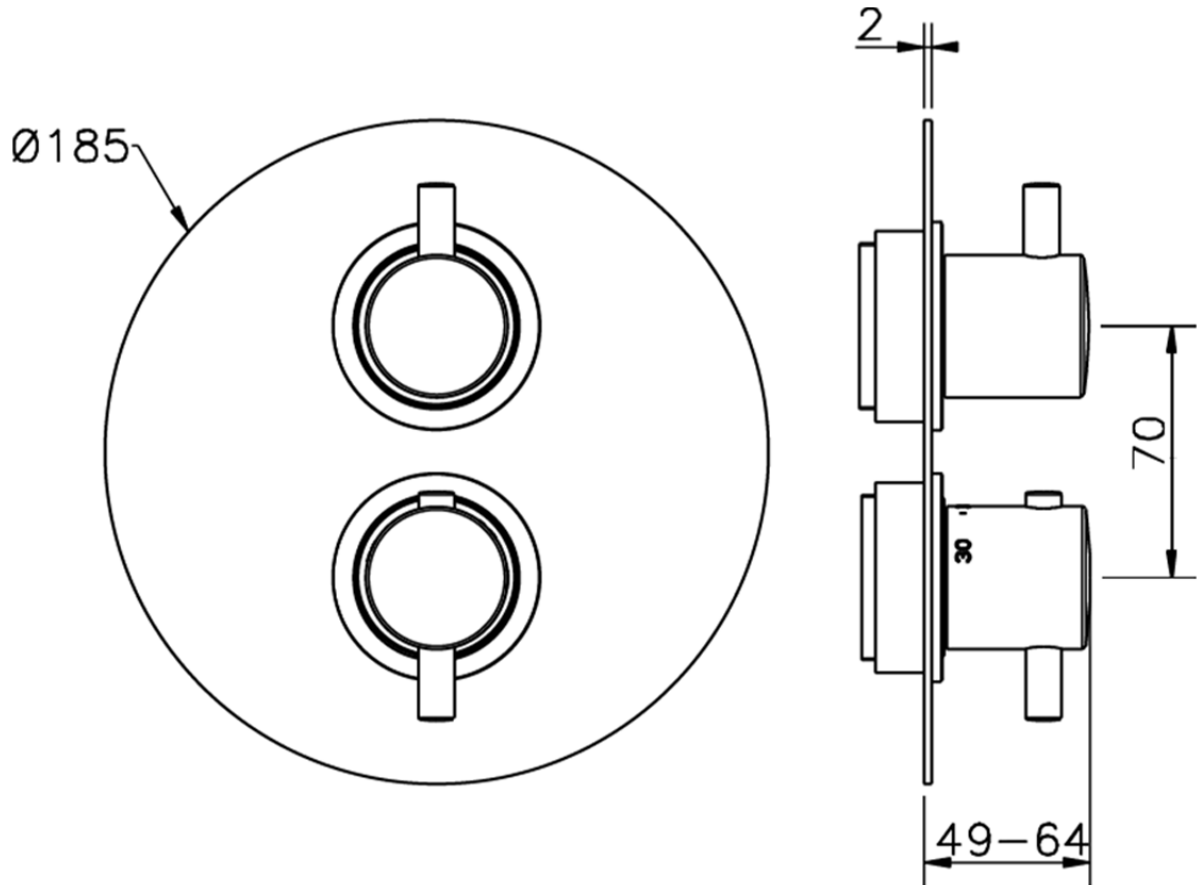

Exposed part for 3-outlet thermostatic mixer THERMO_MT018200

MT018200

<https://en.huberitalia.com/exposed-part-for-3-outlet-thermostatic-mixer-thermo-mt018200>

Piastra/Plate/Plaque/Platte/Placa

2-3mm: XX 25-40 YY 76-91

10 mm: XX 16-31 YY 65-80

ZB018201

<https://en.huberitalia.com/3-outlet-concealed-thermostatic-shower-valve-concealed-zb018201>

2026-06-24