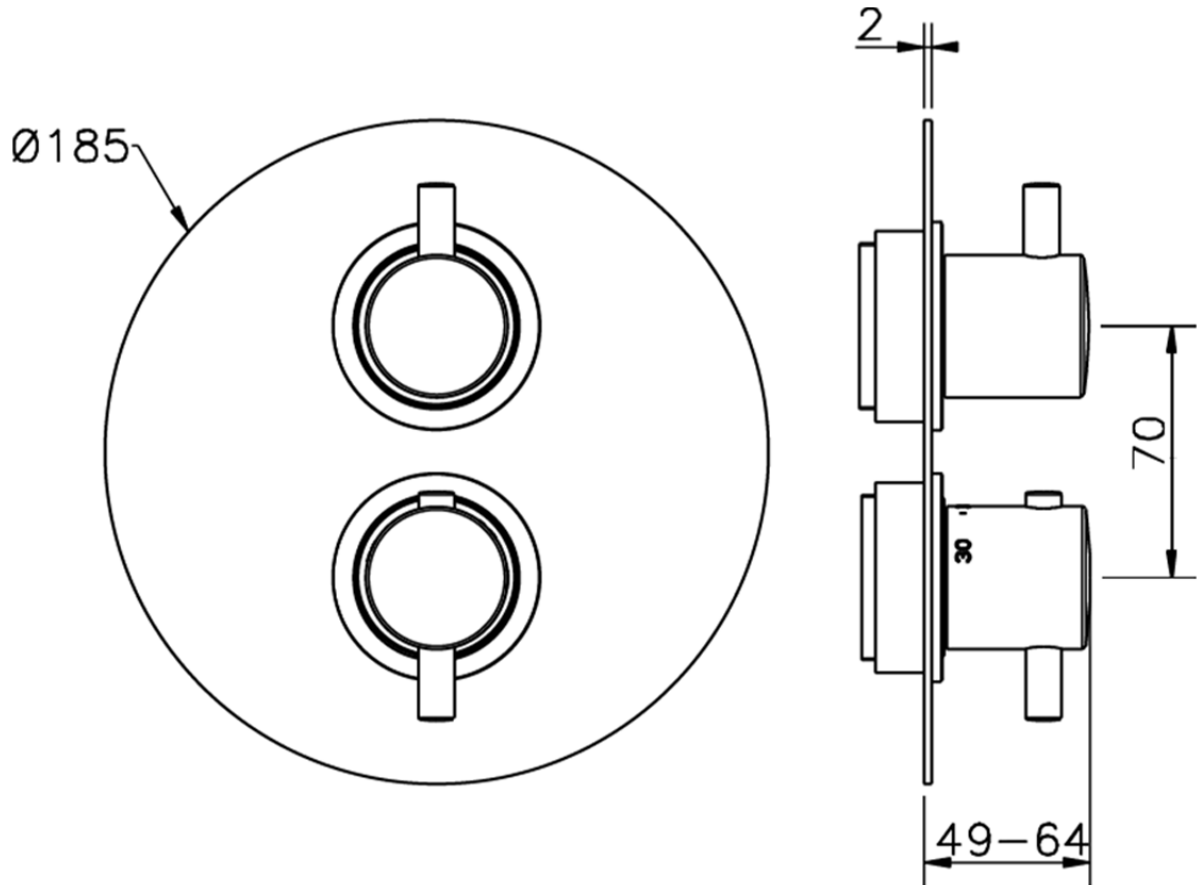

## Exposed part for 3-outlet thermostatic mixer THERMO\_MT018200

MT018200

<https://en.huberitalia.com/exposed-part-for-3-outlet-thermostatic-mixer-thermo-mt018200>

Piastra/Plate/Plaque/Platte/Placa

2-3mm: XX 25-40 YY 76-91

10 mm: XX 16-31 YY 65-80

ZB018201

<https://en.huberitalia.com/3-outlet-concealed-thermostatic-shower-valve-concealed-zb018201>

2026-06-24