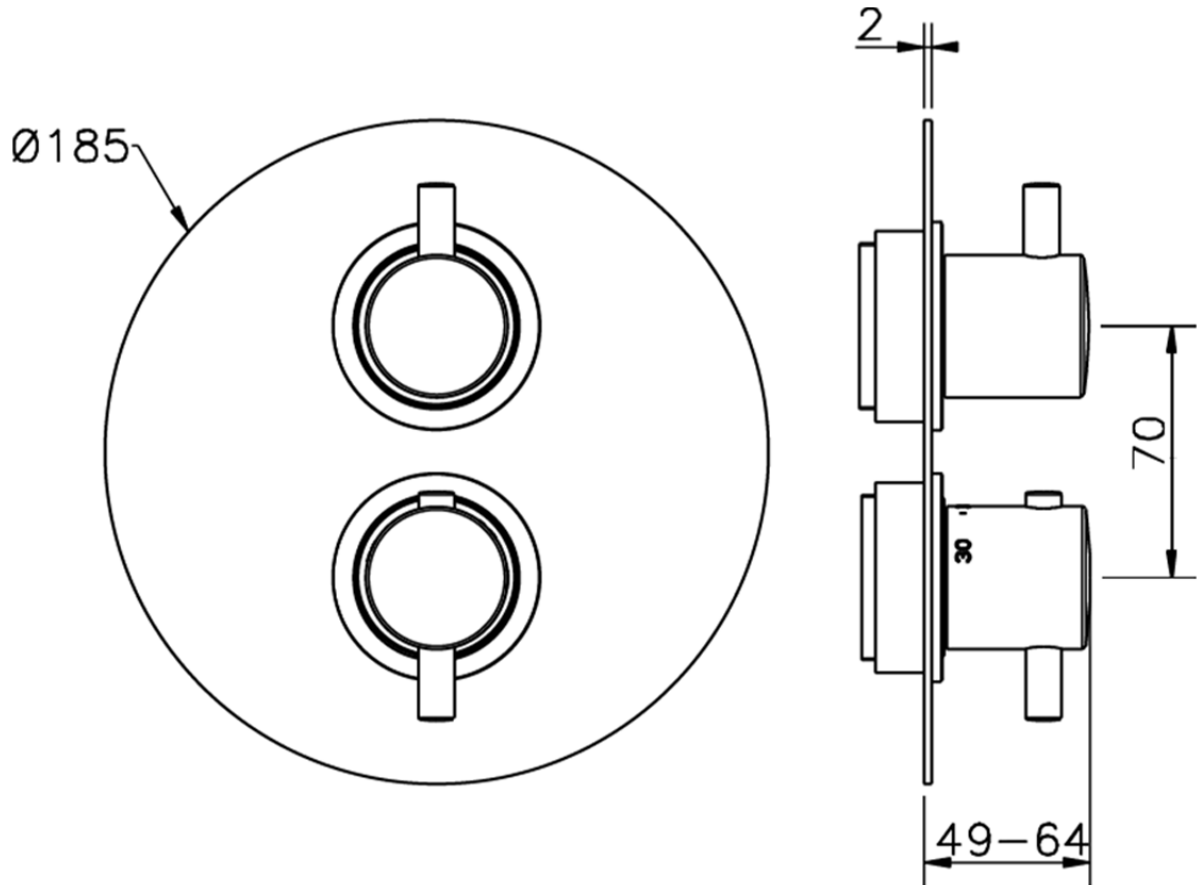

Exposed part for 3-outlet thermostatic mixer THERMO_MT018200

MT018200

<https://en.huberitalia.com/exposed-part-for-3-outlet-thermostatic-mixer-thermo-mt018200>

Piastra/Plate/Plaque/Platte/Placa

2-3mm: XX 25-40 YY 76-91

10 mm: XX 16-31 YY 65-80

ZB018201

<https://en.huberitalia.com/3-outlet-concealed-thermostatic-shower-valve-concealed-zb018201>

2026-05-25