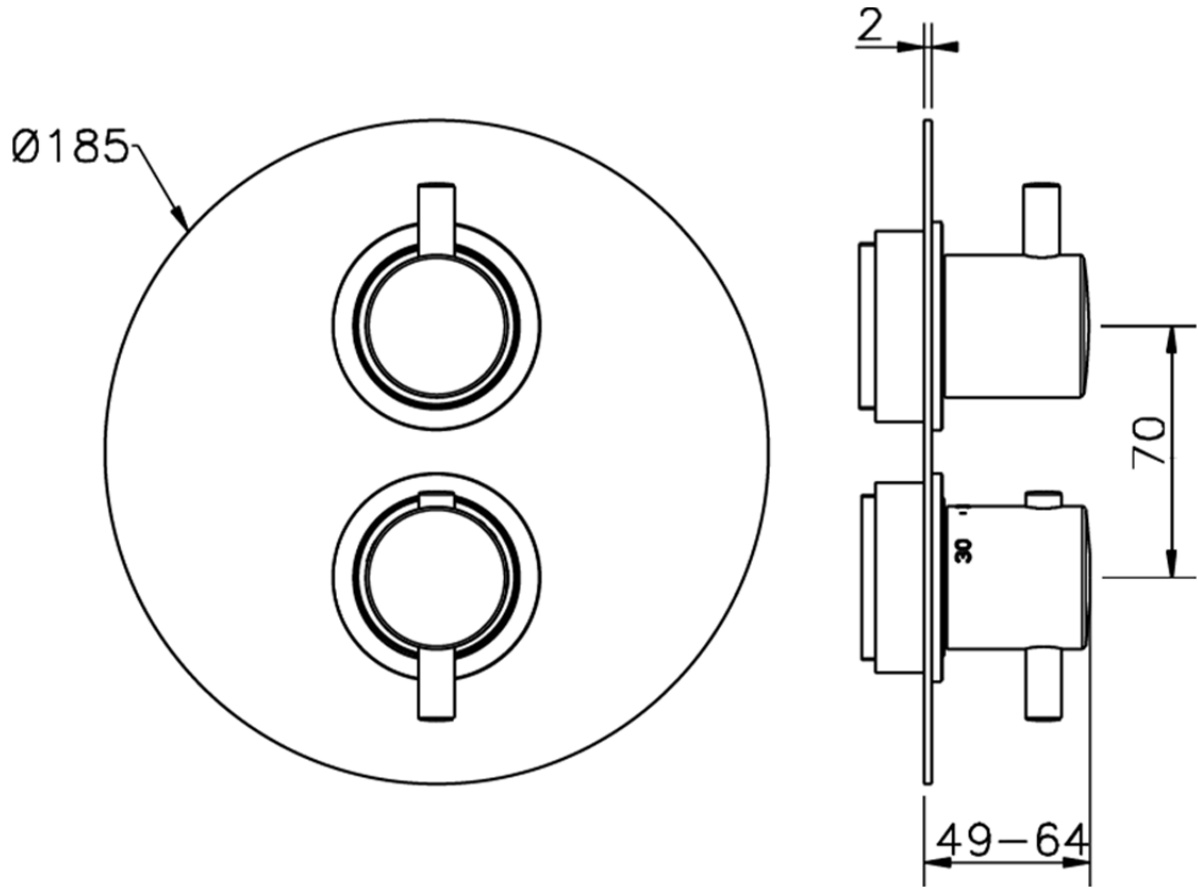

Exposed part for 3-outlet thermostatic mixer THERMO_MT018200

MT018200

<https://en.huberitalia.com/exposed-part-for-3-outlet-thermostatic-mixer-thermo-mt018200>

Piastra/Plate/Plaque/Platte/Placa

2-3mm: XX 25-40 YY 76-91

10 mm: XX 16-31 YY 65-80

ZB018201

<https://en.huberitalia.com/3-outlet-concealed-thermostatic-shower-valve-concealed-zb018201>

2026-04-06