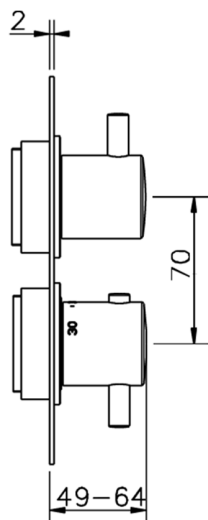

Exposed part for 3-outlet thermostatic mixer THERMO_MT018200

MODEL **MT018200**

Exposed part for 3-outlet thermostatic mixer, with 3 outlet diverter, without concealed part, for item ZB018201

AVAILABLE FINISHINGS

-  **21** 21 Chrome
-  **26** 26 Old Copper
-  **2F** 2F Brushed Nickel
-  **2W** 2W Brushed Gold
-  **40** 40 Matt Black
-  **4Q** 4Q Matt White

CHARACTERISTICS

Installation **Concealed**
 Required concealed parts **ZB018201**

3-Outlet Concealed thermostatic mixer, with 3-outlet diverter, without trim kit

AVAILABLE FINISHINGS

CHARACTERISTICS

Installation	Concealed
Cartridge Spare Parts	24.04A.PP
8x20 Plus P Thermostatic Valve	
Concealed	1

Piastra/Plate/Plaque/Platte/Placa

2-3mm: XX 25-40 YY 76-91

10 mm: XX 16-31 YY 65-80

DeviaStop

The Huber Devia Stop technology allows to adjust the water flow and to direct it to the selected output point (overhead soaker, hand shower, etc).