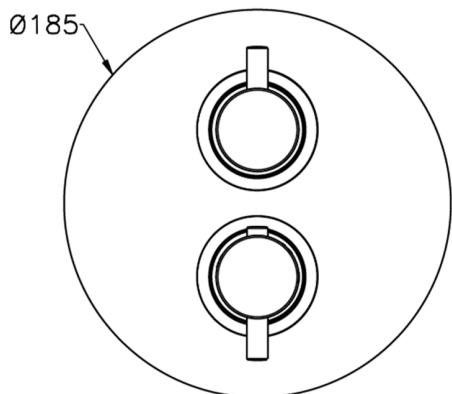

Exposed part for 3-outlet thermostatic mixer THERMO_MT018200

MODEL **MT018200**

Exposed part for 3-outlet thermostatic mixer, with 3 outlet diverter, without concealed part, for item ZB018201

AVAILABLE FINISHINGS

-  **21** 21 Chrome
-  **26** 26 Old Copper
-  **2F** 2F Brushed Nickel
-  **2W** 2W Brushed Gold
-  **40** 40 Matt Black
-  **4Q** 4Q Matt White

CHARACTERISTICS

Installation **Concealed**
 Required concealed parts **ZB018201**

Concealed **1**

Piastra/Plate/Plaque/Platte/Placa

2-3mm: XX 25-40 YY 76-91

10 mm: XX 16-31 YY 65-80

DeviaStop

The Huber Devia Stop technology allows to adjust the water flow and to direct it to the selected output point (overhead soaker, hand shower, etc).