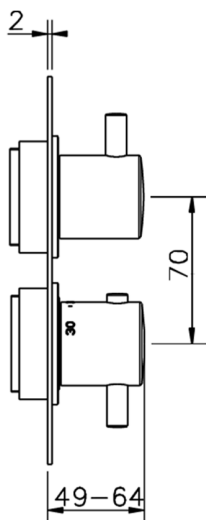

Exposed part for 3-outlet thermostatic mixer THERMO_MT018200

MODEL **MT018200**

Exposed part for 3-outlet thermostatic mixer, with 3 outlet diverter, without concealed part, for item ZB018201

AVAILABLE FINISHINGS

-  **21** 21 Chrome
-  **26** 26 Old Copper
-  **2F** 2F Brushed Nickel
-  **2W** 2W Brushed Gold
-  **40** 40 Matt Black
-  **4Q** 4Q Matt White

CHARACTERISTICS

Installation **Concealed**
 Required concealed parts **ZB018201**

3-Outlet Concealed thermostatic mixer, with 3-outlet diverter, without trim kit

AVAILABLE FINISHINGS

04 04 Without finishing

CHARACTERISTICS

Installation **Concealed**

Cartridge Spare Parts **24.04A.PP**

8x20 Plus P Thermostatic Valve

Concealed **1**

Piastra/Plate/Plaque/Platte/Placa

2-3mm: XX 25-40 YY 76-91

10 mm: XX 16-31 YY 65-80

DeviaStop

The Huber Devia Stop technology allows to adjust the water flow and to direct it to the selected output point (overhead soaker, hand shower, etc).