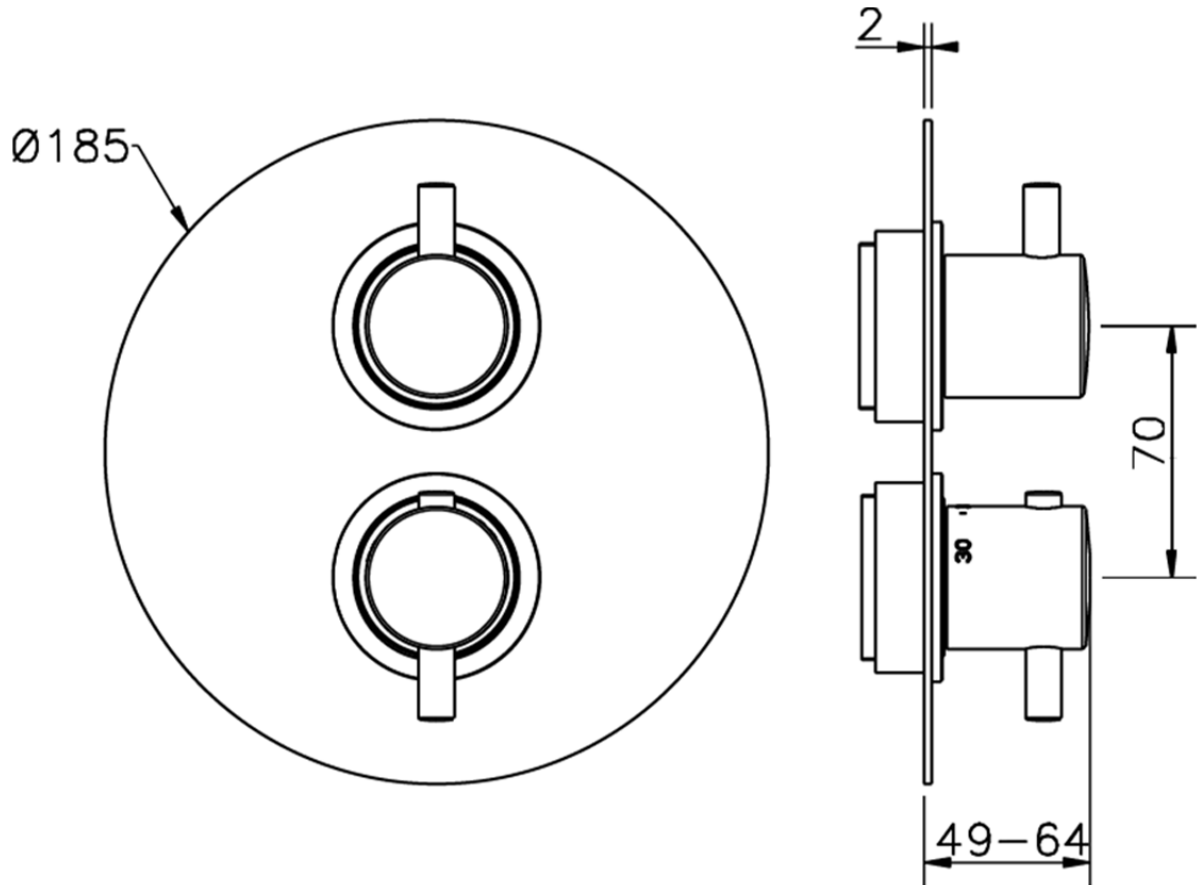

Exposed part for 3-outlet thermostatic mixer THERMO_MT018200

MT018200

<https://en.huberitalia.com/exposed-part-for-3-outlet-thermostatic-mixer-thermo-mt018200>

Piastra/Plate/Plaque/Platte/Placa

2-3mm: XX 25-40 YY 76-91

10 mm: XX 16-31 YY 65-80

ZB018201

<https://en.huberitalia.com/3-outlet-concealed-thermostatic-shower-valve-concealed-zb018201>

2026-06-10