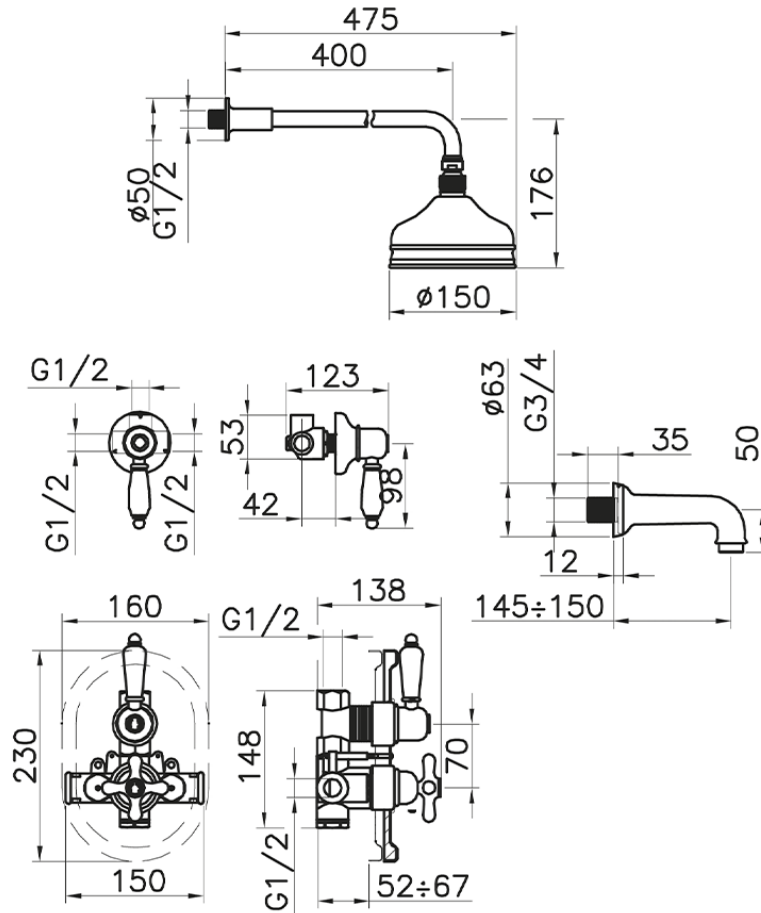

Concealed thermostatic bath mixer CROISSETTE_916.CS01H.

916.CS01H.

<https://en.huberitalia.com/concealed-thermostatic-bath-mixer-croisette-916-cs01h>

2024-12-19