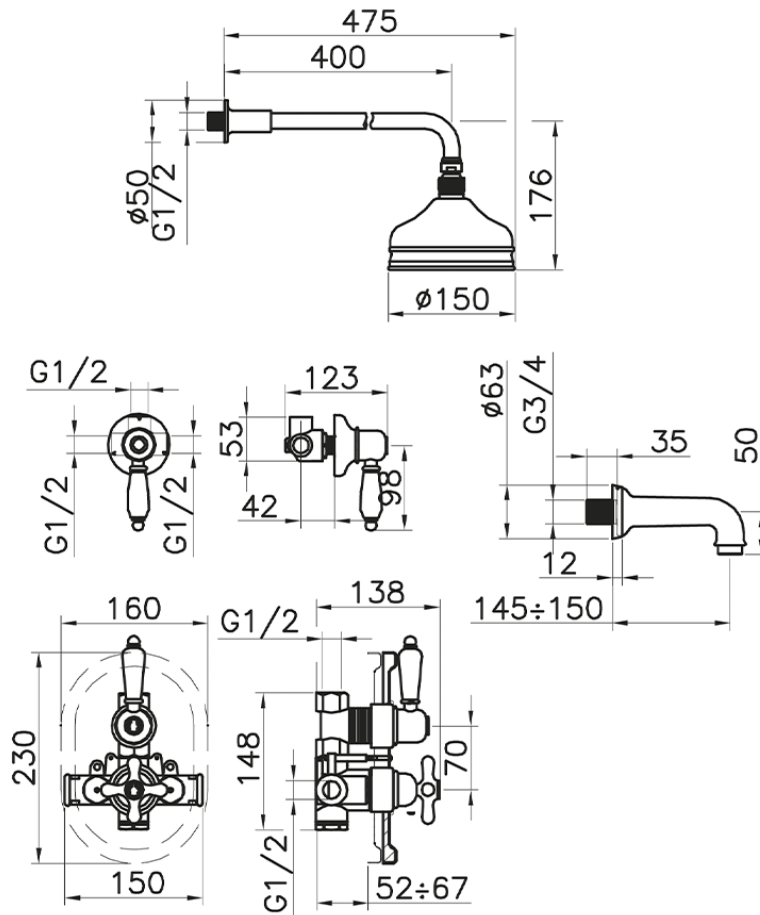

Concealed thermostatic bath mixer CROISSETTE_916.CS01H.

916.CS01H.

<https://en.huberitalia.com/concealed-thermostatic-bath-mixer-croisette-916-cs01h>

2024-12-19