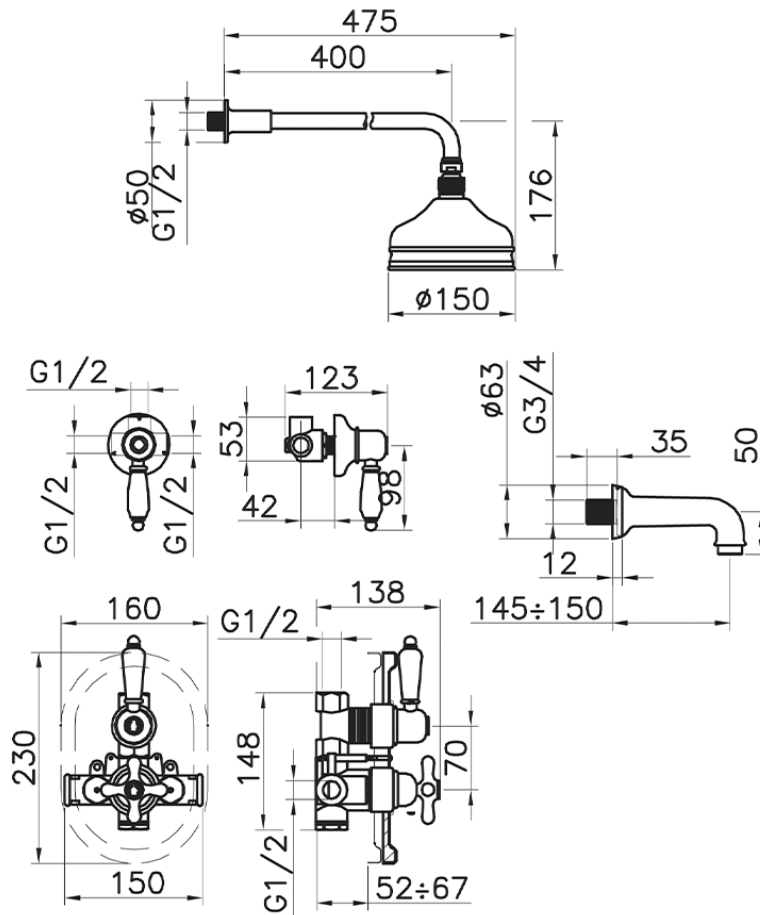

Concealed thermostatic bath mixer CROISSETTE_916.CS01H.

916.CS01H.

<https://en.huberitalia.com/concealed-thermostatic-bath-mixer-croisette-916-cs01h>

2024-12-18