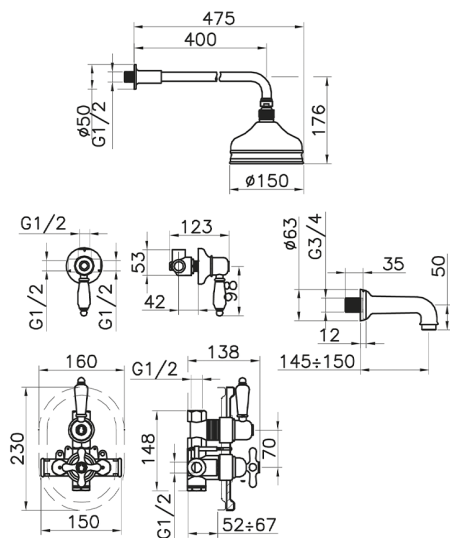

Concealed thermostatic bath mixer CROISSETTE_916.CS01H.

MODEL **916.CS01H.**

Concealed thermostatic bath mixer, 1/2" Concealed Thermostatic Mixer, 1/2" outlet stopvalve, 2-outlet diverter, 400 mm shower arm with headshower, 150 mm Brass round headshower, 3/4 M 150 mm spout, without flexible hose and handshower

AVAILABLE FINISHINGS

-  **AG** AG Antique Gold
-  **BA** BA Old Bronze
-  **CR** CR Chrome
-  **2W** 2W Brushed Gold

CHARACTERISTICS

Cartridge Spare Parts **24.04A.PP**

8x20 Plus P Thermostatic Valve

Installation **Concealed**