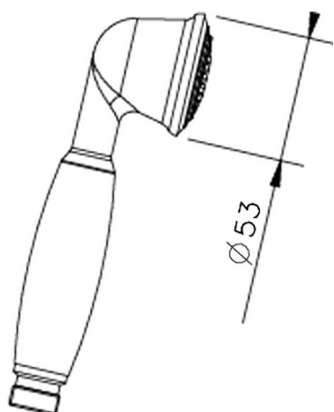

Croisette handshower SHOWER_05.DO.09H.

MODEL **05.DO.09H.**

Croisette handshower, 53 mm one spray in Brass

AVAILABLE FINISHINGS

-  **AG** AG Antique Gold
-  **BA** BA Old Bronze
-  **CR** CR Chrome
-  **2W** 2W Brushed Gold