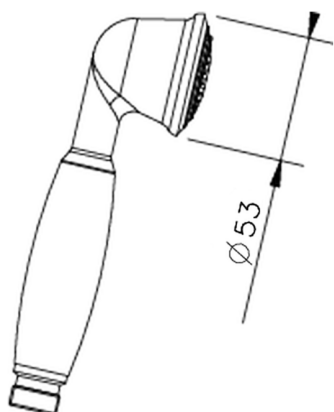

Croisette handshower SHOWER_05.DO.09H.

MODEL **05.DO.09H.**

Croisette handshower, 53 mm one spray in Brass

AVAILABLE FINISHINGS

- 
AG AG Antique Gold
- 
BA BA Old Bronze
- 
CR CR Chrome
- 
2W 2W Brushed Gold