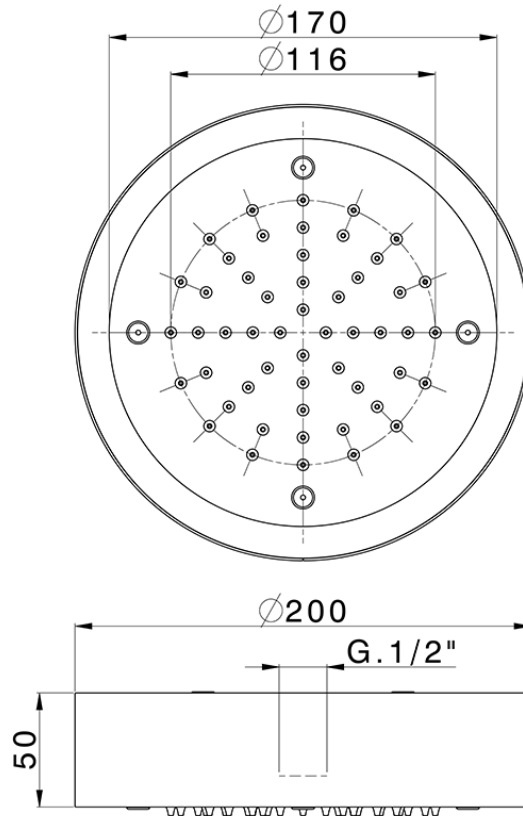

Ø 200 mm Chromotherapy Ceiling showerhead ZEN_ZS1C0250

ZS1C0250

<https://en.huberitalia.com/o-200-mm-chromotherapy-ceiling-showerhead-zen-zs1c0250>

2024-11-15