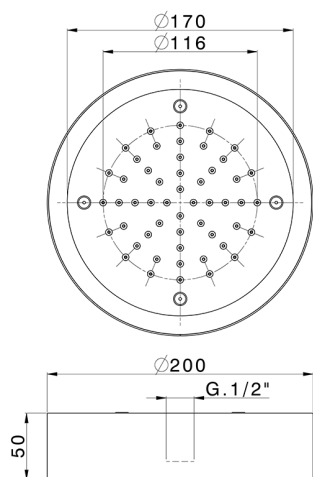

CHARACTERISTICS

2024-11-15