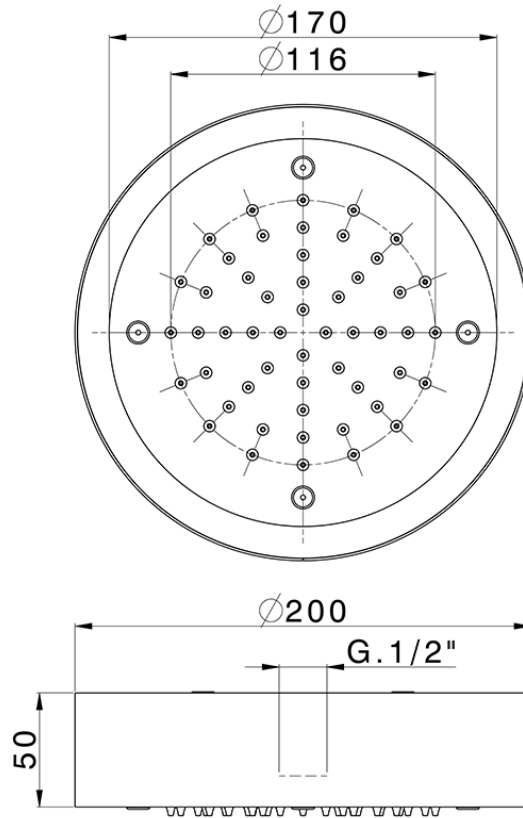

## Ø 200 mm Chromotherapy Ceiling showerhead ZEN\_ZS1C0250

ZS1C0250

<https://en.huberitalia.com/o-200-mm-chromotherapy-ceiling-showerhead-zen-zs1c0250>

2024-11-15