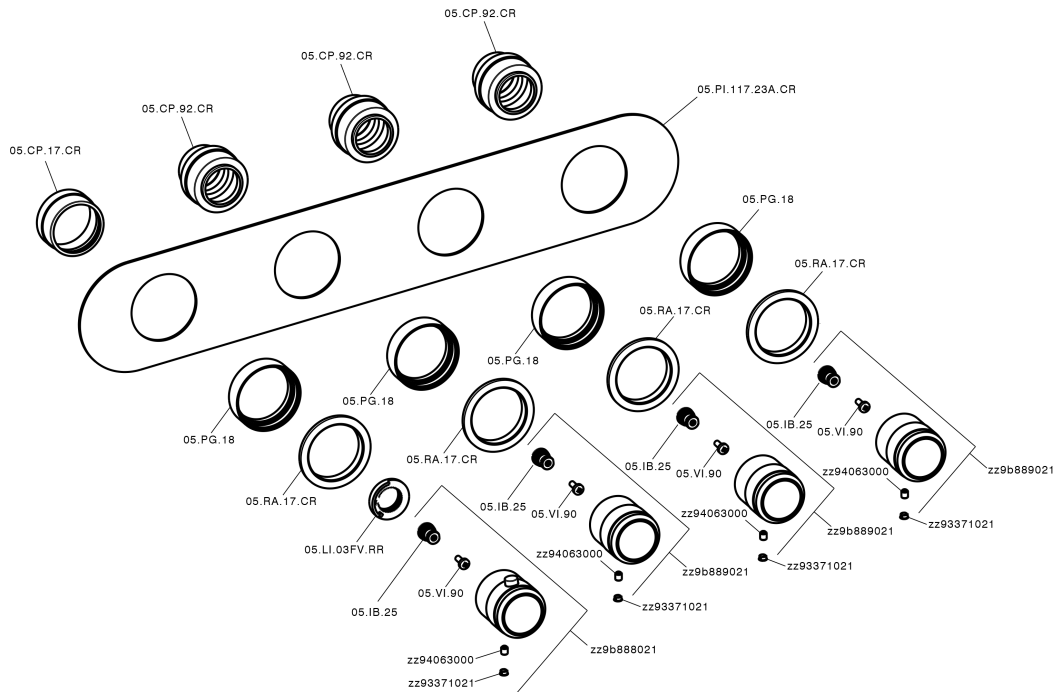

Cover Part for 3 Function Concealed Thermo. Valve CHRONOS_CR01R300

CR01R300

<https://en.huberitalia.com/cover-part-for-3-function-concealed-thermo-valve-chronos-cr01r300>

3 Function Concealed Thermostatic Built-in Part CONCEALED_ZB01R300

ZB01R300

<https://en.huberitalia.com/3-function-concealed-thermostatic-built-in-part-concealed-zb01r300>

2025-04-03