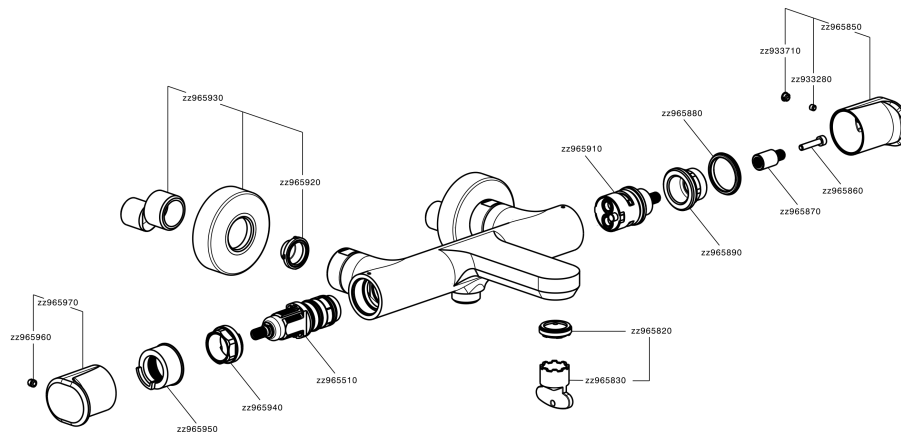

Thermostatic bath mixer LEVITY_LYT21010

LYT21010

<https://en.huberitalia.com/thermostatic-bath-mixer-levity-lyt21010>

2024-12-19