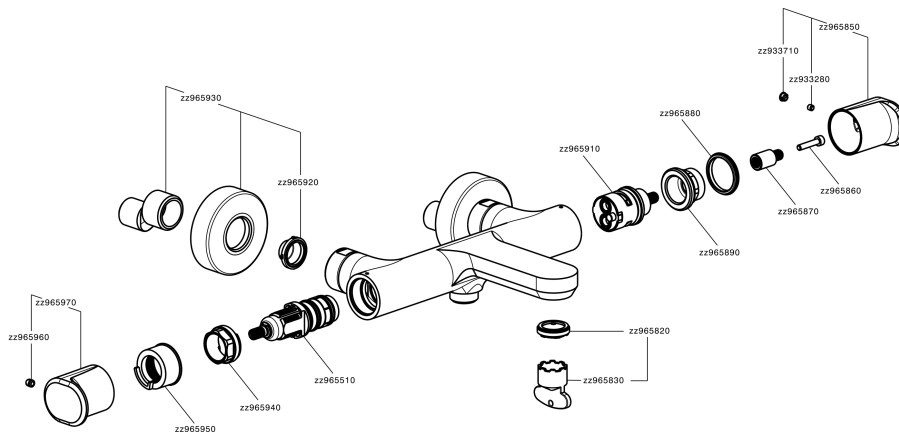

Thermostatic bath mixer LEVITY_LYT21010

LYT21010

<https://en.huberitalia.com/thermostatic-bath-mixer-levity-lyt21010>

2024-12-18