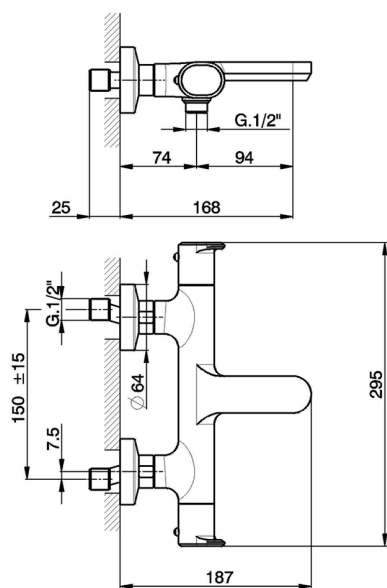

Thermostatic bath mixer LEVITY_LYT21010

MODEL **LYT21010**

Thermostatic bath mixer, without shower set, 1/2" M flexible connection

AVAILABLE FINISHINGS

-  **21** 21 Chrome
-  **2B** 2B Polished Nickel
-  **2F** 2F Brushed Nickel
-  **40** 40 Matt Black
-  **4Q** 4Q Matt White

CHARACTERISTICS

Cartridge Spare Parts **ZZ96551000**

TMX 25 Thermostatic Valve

DeviaStop

The Huber Devia Stop technology allows to adjust the water flow and to direct it to the selected output point (overhead soaker, hand shower, etc).