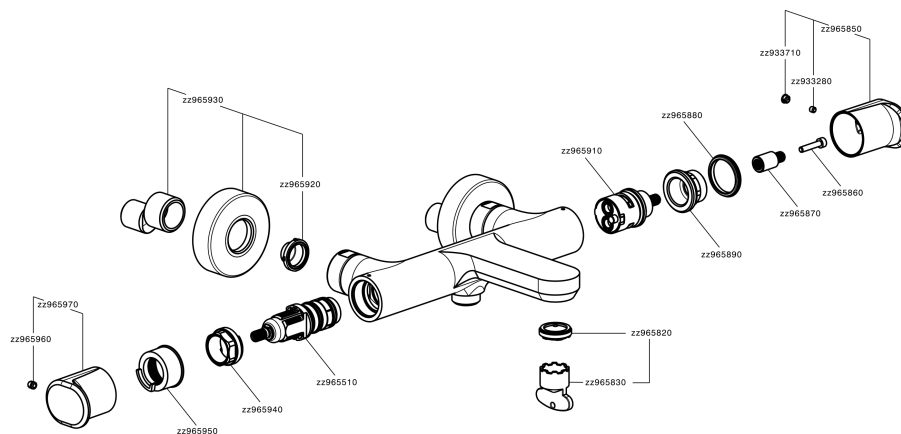

Thermostatic bath mixer LEVITY_LYT21010

LYT21010

<https://en.huberitalia.com/thermostatic-bath-mixer-levity-lyt21010>

2024-12-19