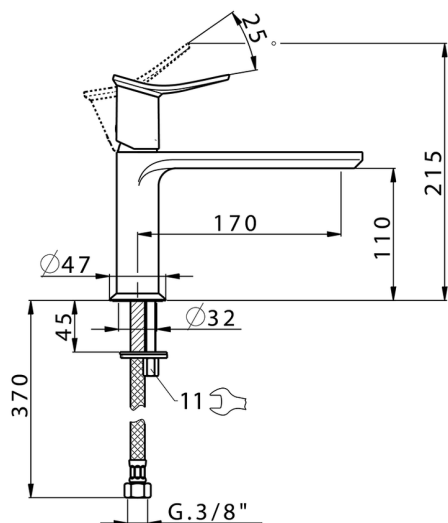

## Single lever washbasin mixer HARLOCK\_HK001544

MODEL **HK001544**

Single lever washbasin mixer, without automatic pop-up waste, G.3/8" stainless steel flexible hose

### CHARACTERISTICS

Cartridge Spare Parts **ZZ96550000**

**25 mm Cartridge**

2024-12-22