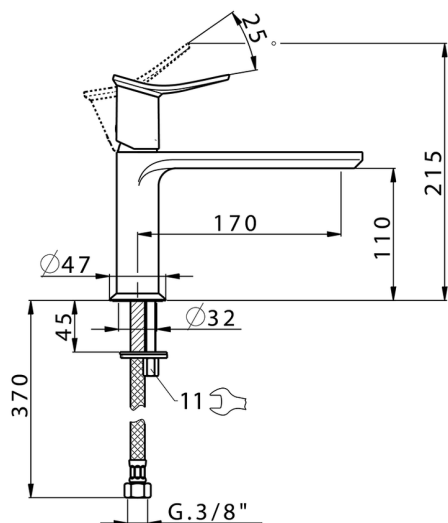

Single lever washbasin mixer HARLOCK_HK001544

MODEL **HK001544**

Single lever washbasin mixer, without automatic pop-up waste, G.3/8" stainless steel flexible hose

AVAILABLE FINISHINGS

-  **21** 21 Chrome
-  **2P** 2P Rose Gold
-  **2Q** 2Q Black Titanium
-  **40** 40 Matt Black
-  **4Q** 4Q Matt White
-  **6T** 6T Chrome/Matt Black

CHARACTERISTICS

Cartridge Spare Parts **ZZ96550000**

25 mm Cartridge

2024-12-22