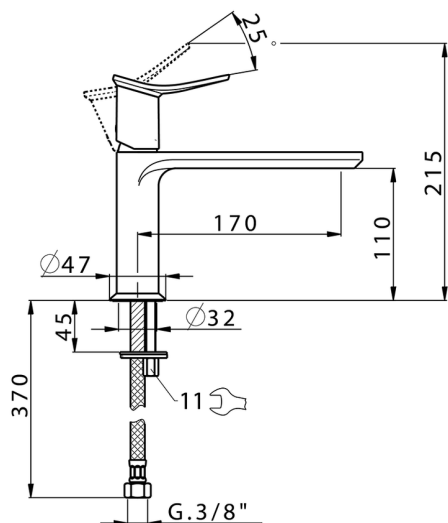

## Single lever washbasin mixer HARLOCK\_HK001544

MODEL **HK001544**

Single lever washbasin mixer, without automatic pop-up waste, G.3/8" stainless steel flexible hose

### CHARACTERISTICS

Cartridge Spare Parts **ZZ96550000**

**25 mm Cartridge**

2024-12-04