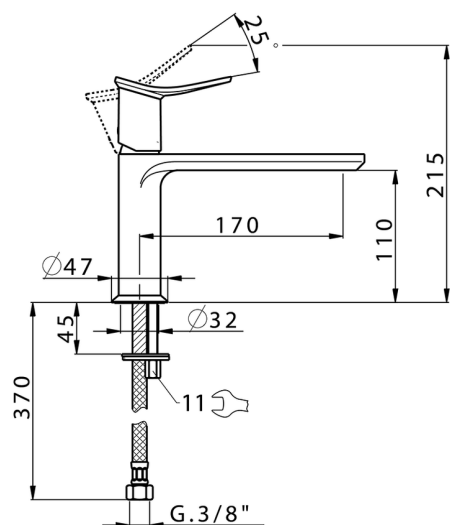

Single lever washbasin mixer HARLOCK_HK001544

MODEL **HK001544**

Single lever washbasin mixer, without automatic pop-up waste, G.3/8" stainless steel flexible hose

AVAILABLE FINISHINGS

-  **21** 21 Chrome
-  **2P** 2P Rose Gold
-  **2Q** 2Q Black Titanium
-  **40** 40 Matt Black
-  **4Q** 4Q Matt White
-  **6T** 6T Chrome/Matt Black

CHARACTERISTICS

Cartridge Spare Parts **ZZ96550000**

25 mm Cartridge

2024-12-22